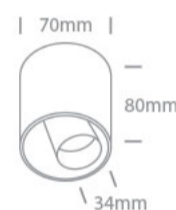

New 2023 Edition 2>Wall & Ceiling LED

12108T/W/W

8W COB LED adjustable ceiling light.

Complete with black and brass reflectors.

Supplied with 700mA driver.

Complies with standard EN60598-1 and any other specific standards.

Downloads

Dimensions

Physical Specification

| | |
|------------------|--------------------|
| Item Group | New 2023 Edition 2 |
| Family | Wall & Ceiling LED |
| Order Code | 12108T/W/W |
| Colour | White |
| Material | Aluminium |
| Shape | Circular |
| Height | 80mm |
| Diameter | 70mm |
| Recessed Ceiling | Yes |
| Indoor | Yes |
| Adjustable | 2 Directions |

Illumination Data

| | |
|----------------------|---|
| Colour Temperature | 3000K |
| Lumen Output | 720lm |
| Light Efficiency | 90lm/W |
| CRI | 90 |
| Beam Angle | 36° |
| Illumination Diagram |  |
| Dark Light | Yes |