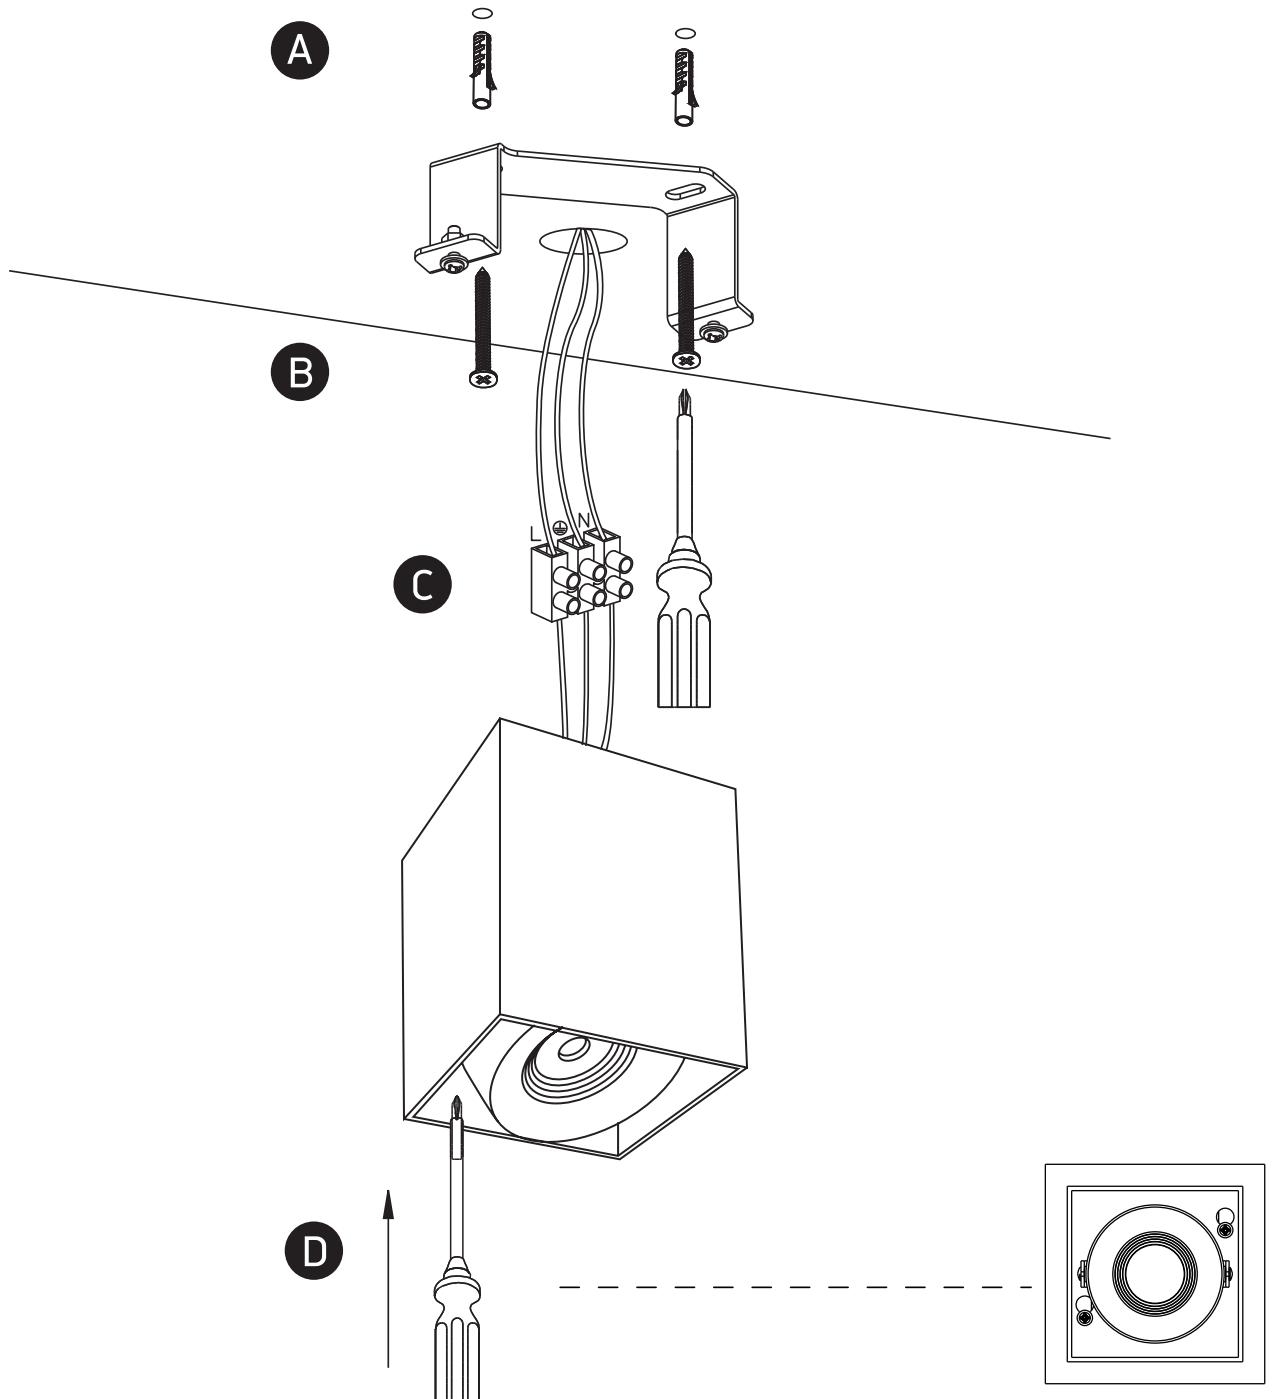

INSTALLATION MANUAL

12108XA

ecolight

230V | COB LED | 8W | IP20 | Aluminium | Adjustable

Complete with 350mA driver.

90
CRI

Warnings:

1. Make sure that the product is installed properly before connecting to electricity.
2. Do not cover the fitting.
3. Maintenance and installation should only be carried out by a professional electrician.