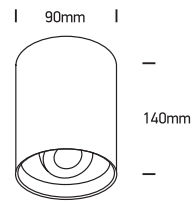

INSTALLATION MANUAL

12110D

ecolight

Ra>80

ADJUSTABLE

100-240V | 10W | IP20 | Die cast | Adjustable

Complete with driver

one
LIGHT