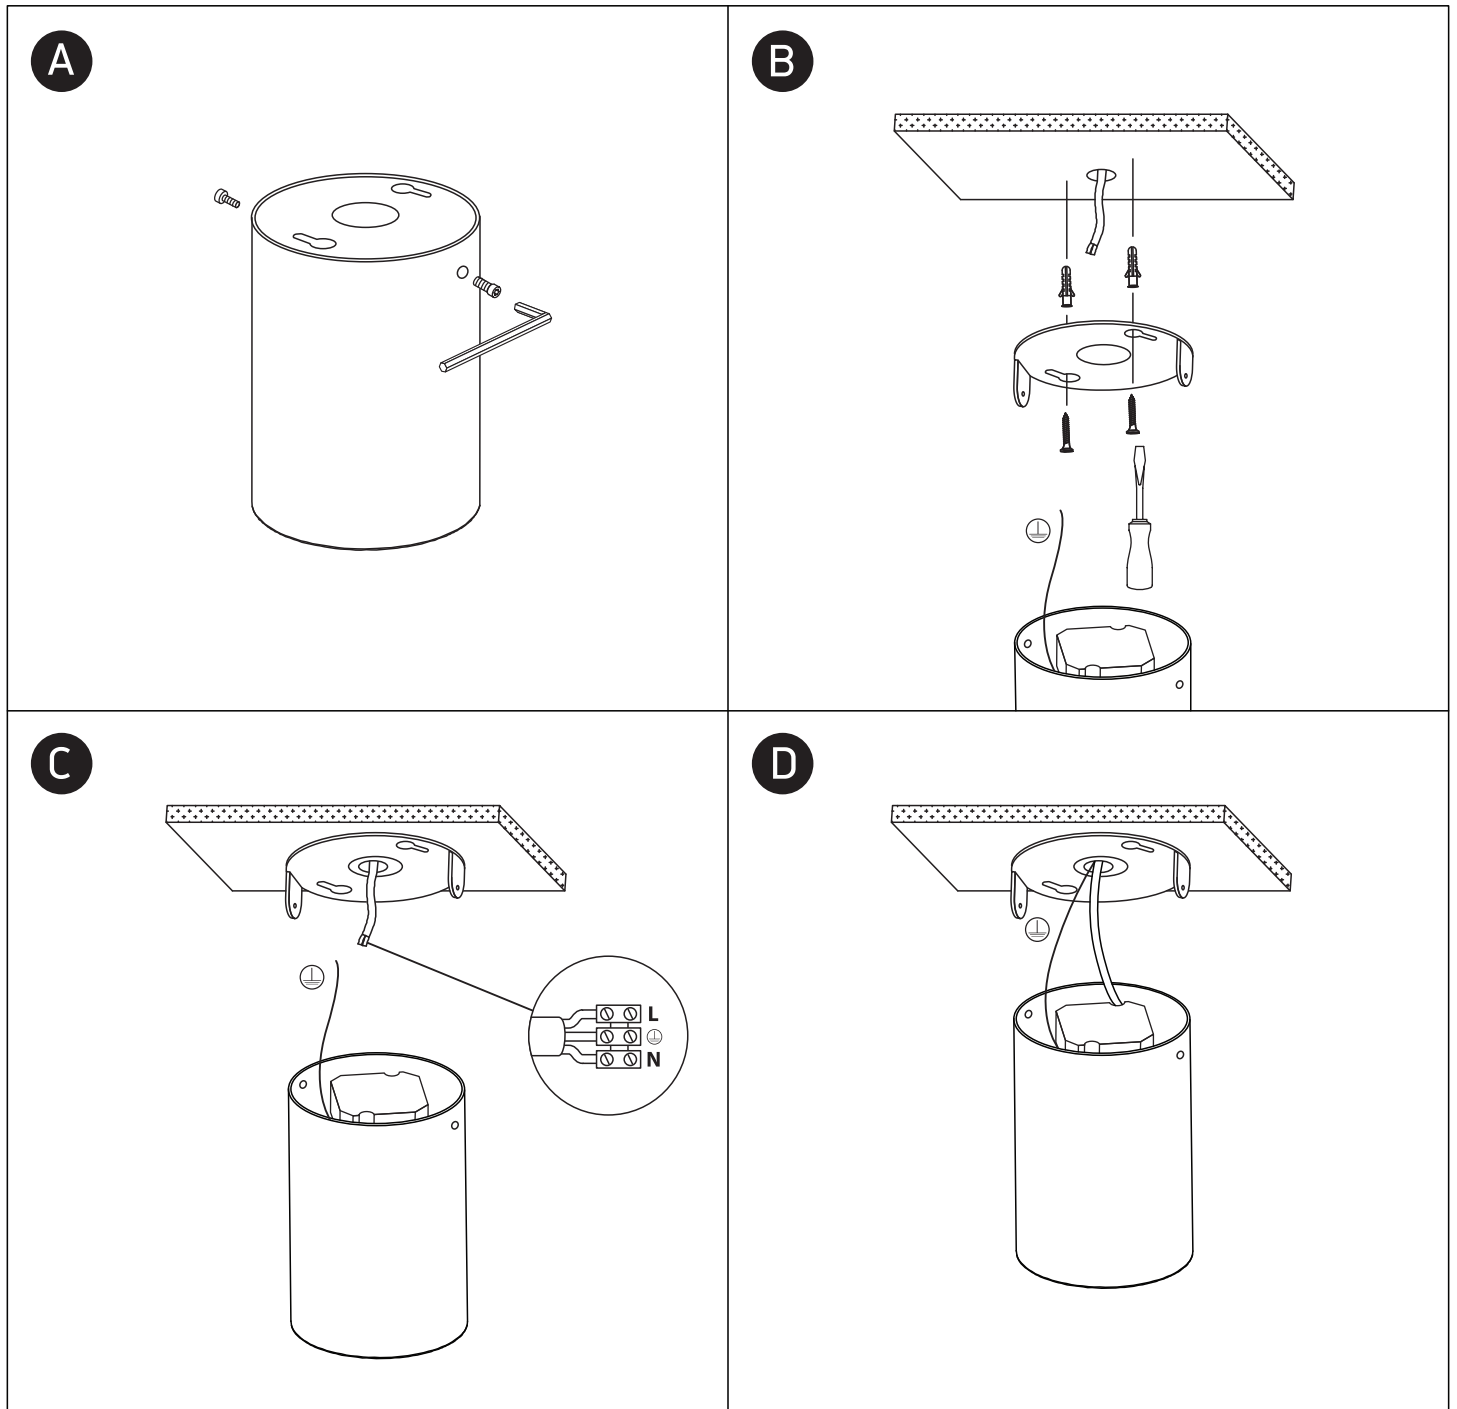

INSTALLATION MANUAL

12110D

ecolight

Ra>80

ADJUSTABLE

100-240V | 10W | IP20 | Die cast | Adjustable

Complete with driver

one
LIGHT