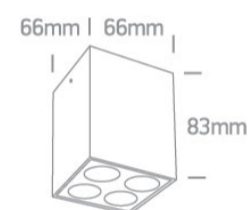

New 2022 Edition 3>Wall and Ceiling LED

12110HB/W/W

10W Dark light surface ceiling spot, IP20.

Complete with 700mA driver.

Complies with standard EN60598-1 and any other specific standards.

Downloads

Dimensions

Physical Specification

Item Group	New 2022 Edition 3
Family	Wall and Ceiling LED
Order Code	12110HB/W/W
Colour	White
Material	Aluminium
Shape	Rectangular
Length	66mm
Width	66mm
Height	83mm
Recessed Ceiling	Yes
Indoor	Yes
Adjustable	No

Illumination Data

Colour Temperature	3000K
Lumen Output	700lm
Light Efficiency	70lm/W
CRI	90
Beam Angle	38°
Illumination Diagram	
Dark Light	Yes

Packing Info

Pcs/Carton	30
Barcode	5291889074717
HS Code	9405413990