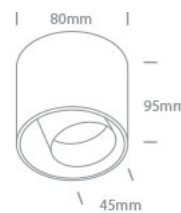

Downloads

Dimensions

Gallery

Physical Specification

Item Group

New 2023 Edition 2

Family

Wall & Ceiling LED

Height

95mm

Diameter	80mm
Recessed Ceiling	Yes
Indoor	Yes
Adjustable	2 Directions

Electrical Characteristics

Gear	Built In
Fitting + Driver	
Input Voltage	220-240V
50 Hz	Yes
60 Hz	Yes
Safety Class	
Power(Watts)	12W
IP Rating	IP20
Light Source	LED built in
Dimmable	No
F Mark	

Illumination Data

Colour Temperature	3000K
Lumen Output	1080lm
Light Efficiency	90lm/W
CRI	90
Beam Angle	36°
Illumination Diagram	
Dark Light	Yes

Packing Info

Pcs/Carton	20
Barcode	5291889076513
HS Code	9405413990