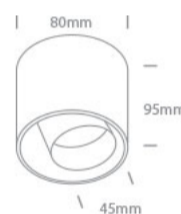

New 2023 Edition 2>Wall & Ceiling LED

12112T/W/W

12W COB LED adjustable ceiling light.

Complete with black and brass reflectors.

Supplied with 500mA driver.

Complies with standard EN60598-1 and any other specific standards.

Downloads

Dimensions

Physical Specification

Item Group	New 2023 Edition 2
Family	Wall & Ceiling LED
Order Code	12112T/W/W
Colour	White
Material	Aluminium
Shape	Circular
Height	95mm
Diameter	80mm
Recessed Ceiling	Yes
Indoor	Yes
Adjustable	2 Directions

Illumination Data

Colour Temperature	3000K
Lumen Output	1080lm
Light Efficiency	90lm/W
CRI	90
Beam Angle	36°
Illumination Diagram	
Dark Light	Yes

Packing Info

Pcs/Carton	20
Barcode	5291889076520
HS Code	9405413990