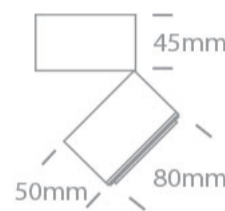

New 2023 Edition 2&gt;Wall &amp; Ceiling LED

12115G/B/W

15W COB LED zoomable 15°-45° adjustable ceiling light with removable honeycomb.

Supplied with 350mA driver.

Complies with standard EN60598-1 and any other specific standards.

## Dimensions

## Physical Specification

Item Group	New 2023 Edition 2
Family	Wall & Ceiling LED
Order Code	12115G/B/W
Colour	Black
Material	Aluminium
Shape	Circular
Height	95mm
Diameter	80mm
Recessed Ceiling	Yes
Indoor	Yes
Adjustable	2 Directions