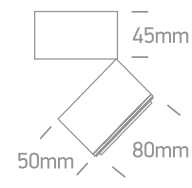

## 12115G

230V | COB LED | 15W | IP20 | Adjustable beam | Aluminium

Complete with 350mA driver.