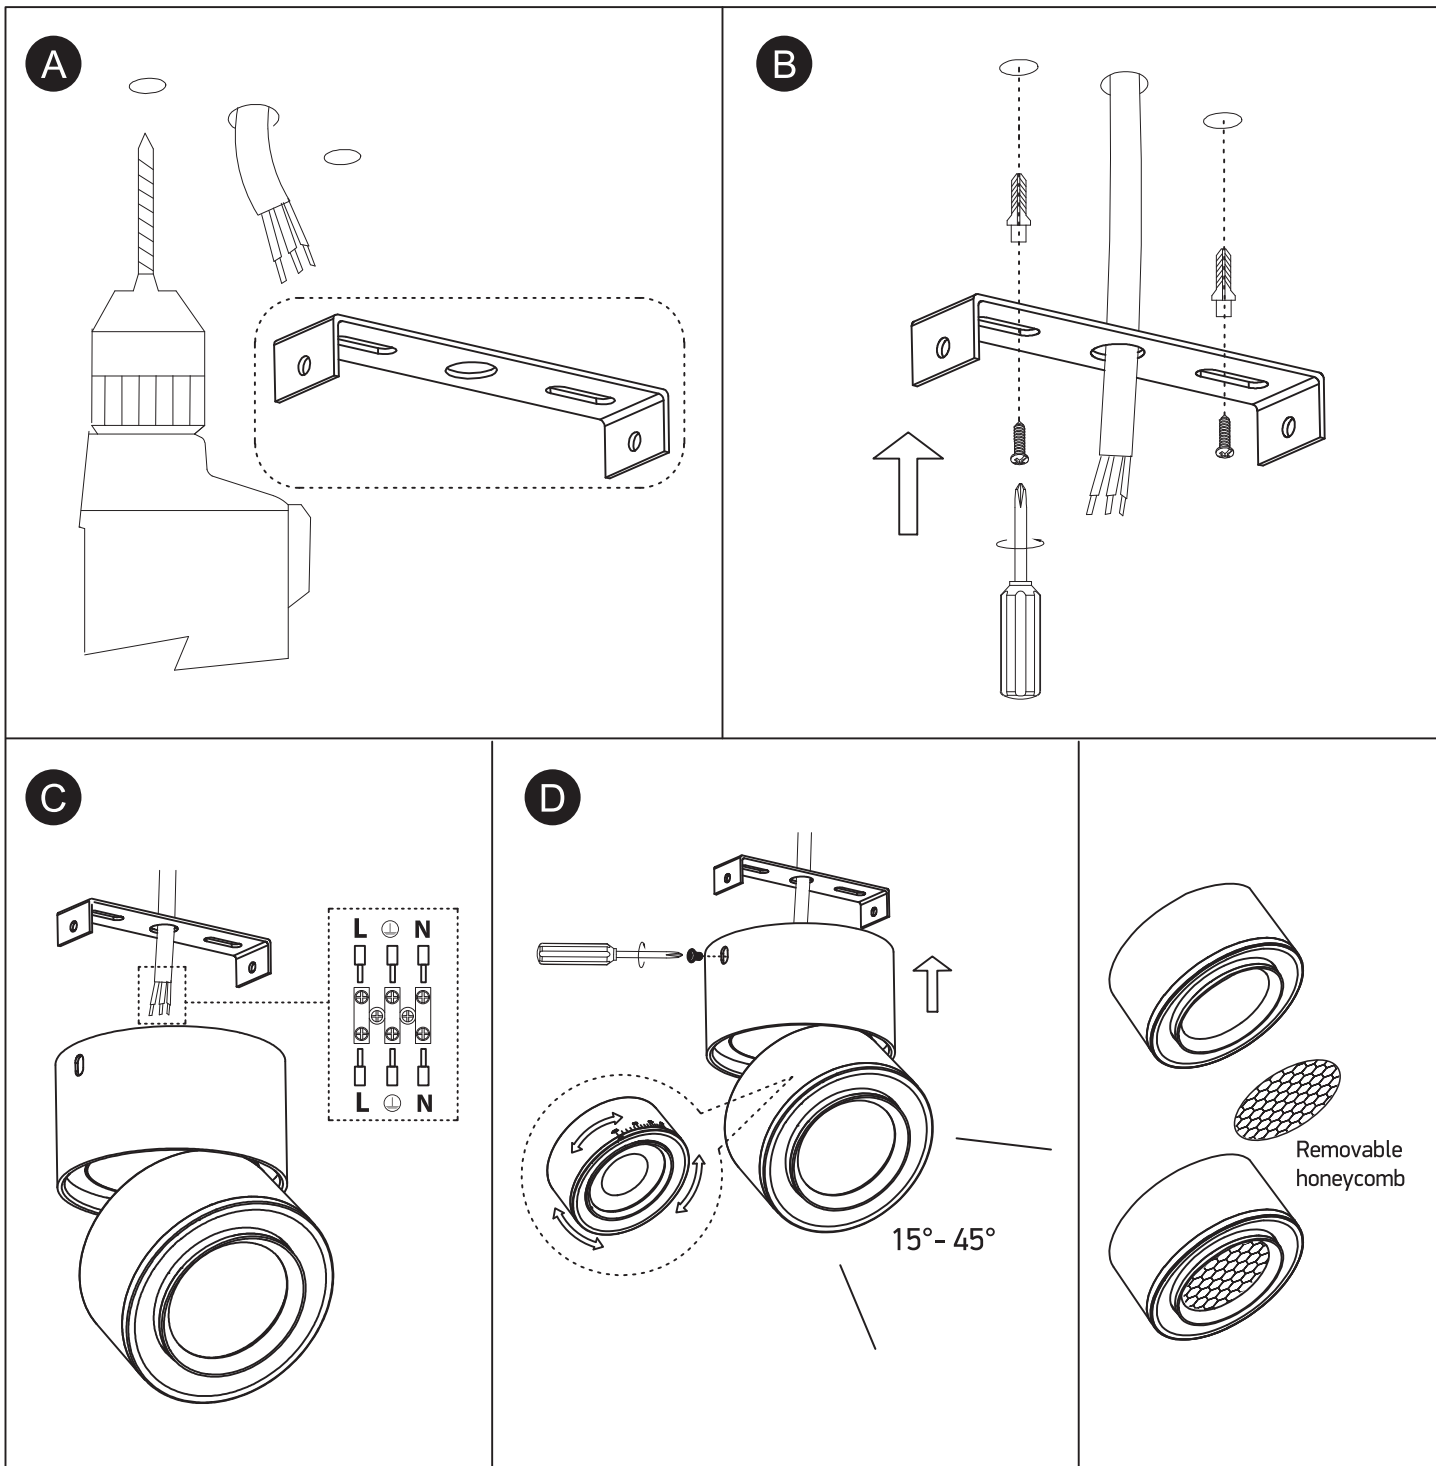

## 12115G

230V | COB LED | 15W | IP20 | Adjustable beam | Aluminium

Complete with 350mA driver.