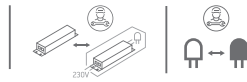

## 12115G

230V | COB LED | 15W | IP20 | Adjustable beam | Aluminium

Complete with 350mA driver.