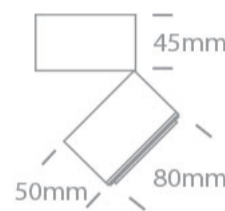

New 2023 Edition 2>Wall & Ceiling LED

12115G/W/W

15W COB LED zoomable 15°-45° adjustable ceiling light with removable honeycomb.

Supplied with 350mA driver.

Complies with standard EN60598-1 and any other specific standards.

Downloads

Dimensions

Physical Specification

Item Group	New 2023 Edition 2
Family	Wall & Ceiling LED
Order Code	12115G/W/W
Colour	White
Material	Aluminium
Shape	Circular
Height	95mm
Diameter	80mm
Recessed Ceiling	Yes
Indoor	Yes
Adjustable	2 Directions

Illumination Data

Colour Temperature	3000K
Lumen Output	1500lm
Light Efficiency	100lm/W
CRI	90
Beam Angle	15°-45°
Illumination Diagram	

Packing Info

Pcs/Carton	40
Barcode	5291889076384
HS Code	9405413990