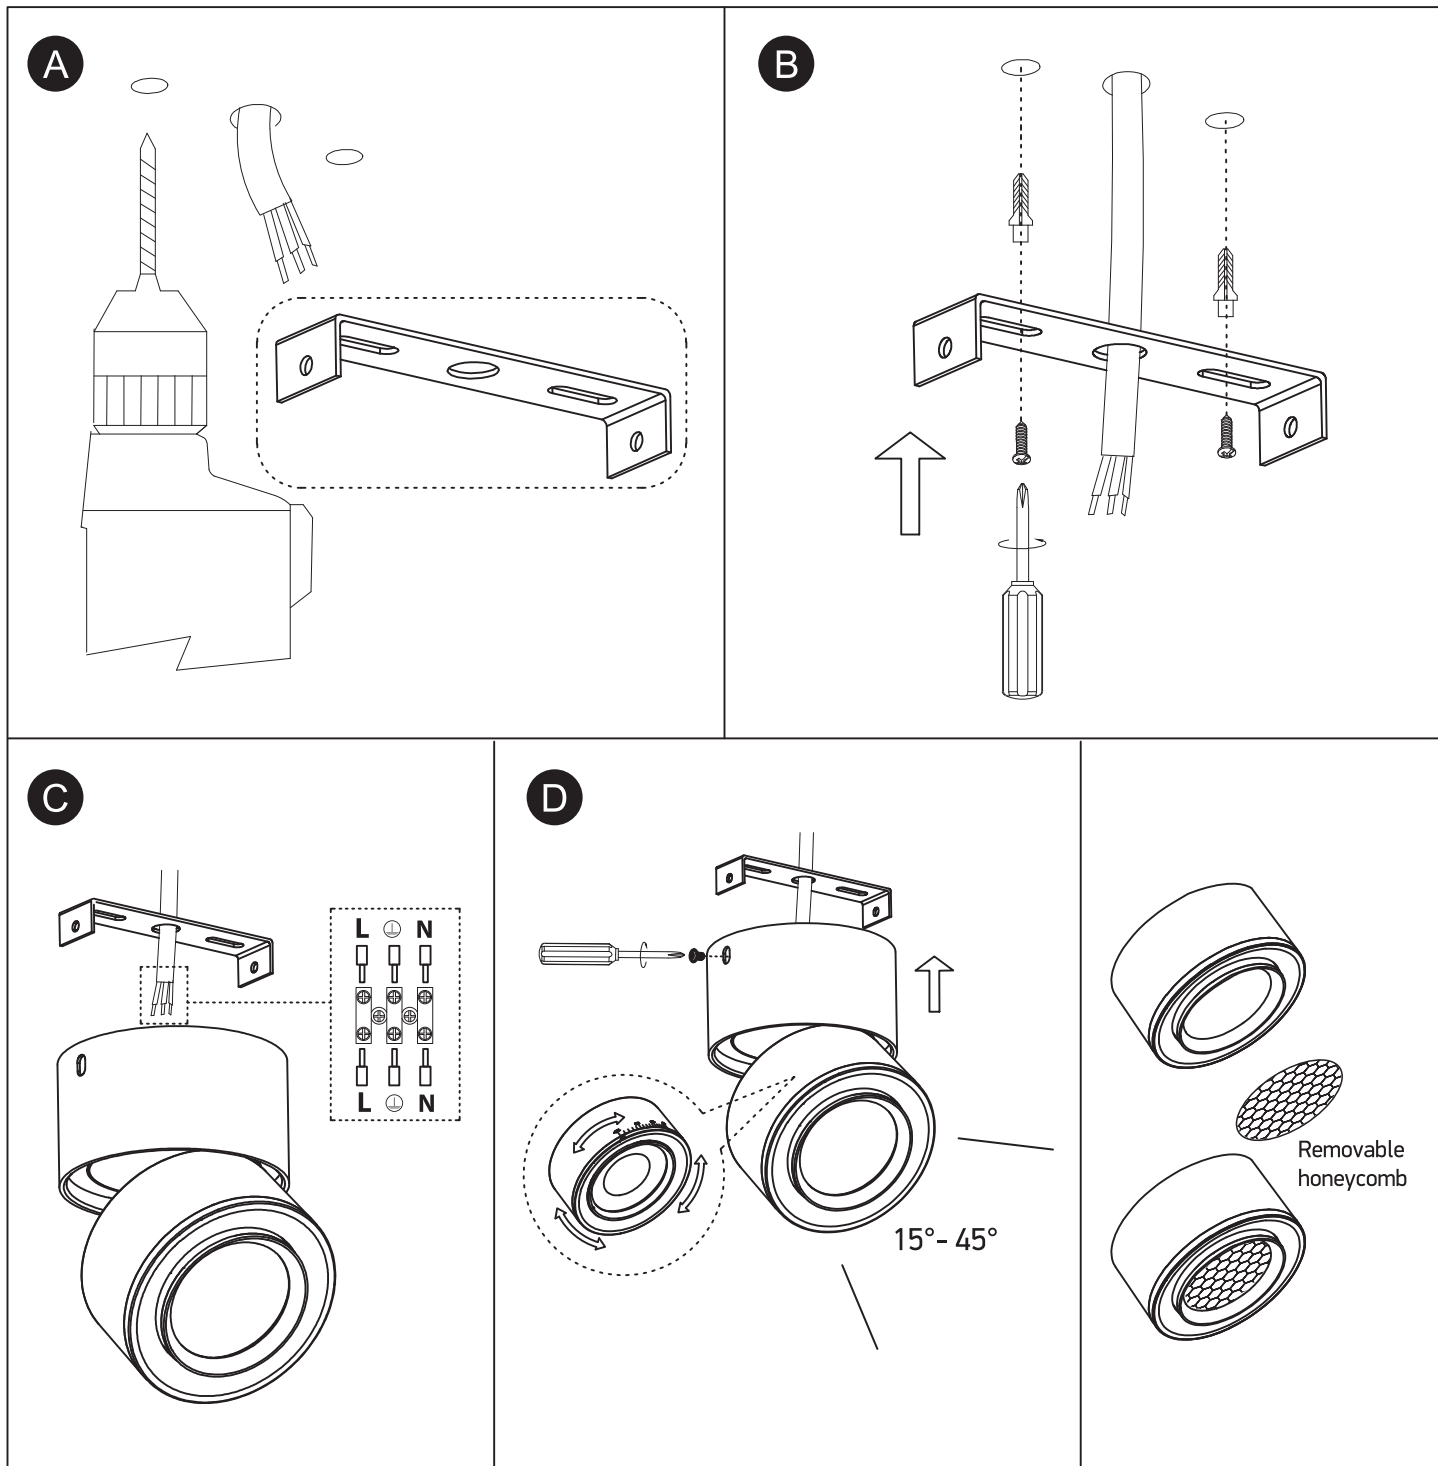

## 12115G

230V | COB LED | 15W | IP20 | Adjustable beam | Aluminium

Complete with 350mA driver.