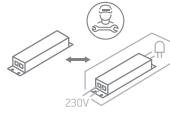

INSTALLATION MANUAL

12115L

ecolight

80 CRI

230V | SMD 2835 | 15W | IP40 | Aluminium
Complete with 350mA driver.

one
LIGHT

Warnings:

1. Make sure that the product is installed properly before connecting to electricity.
2. Do not cover the fitting.
3. Maintenance and installation should only be carried out by a professional electrician.