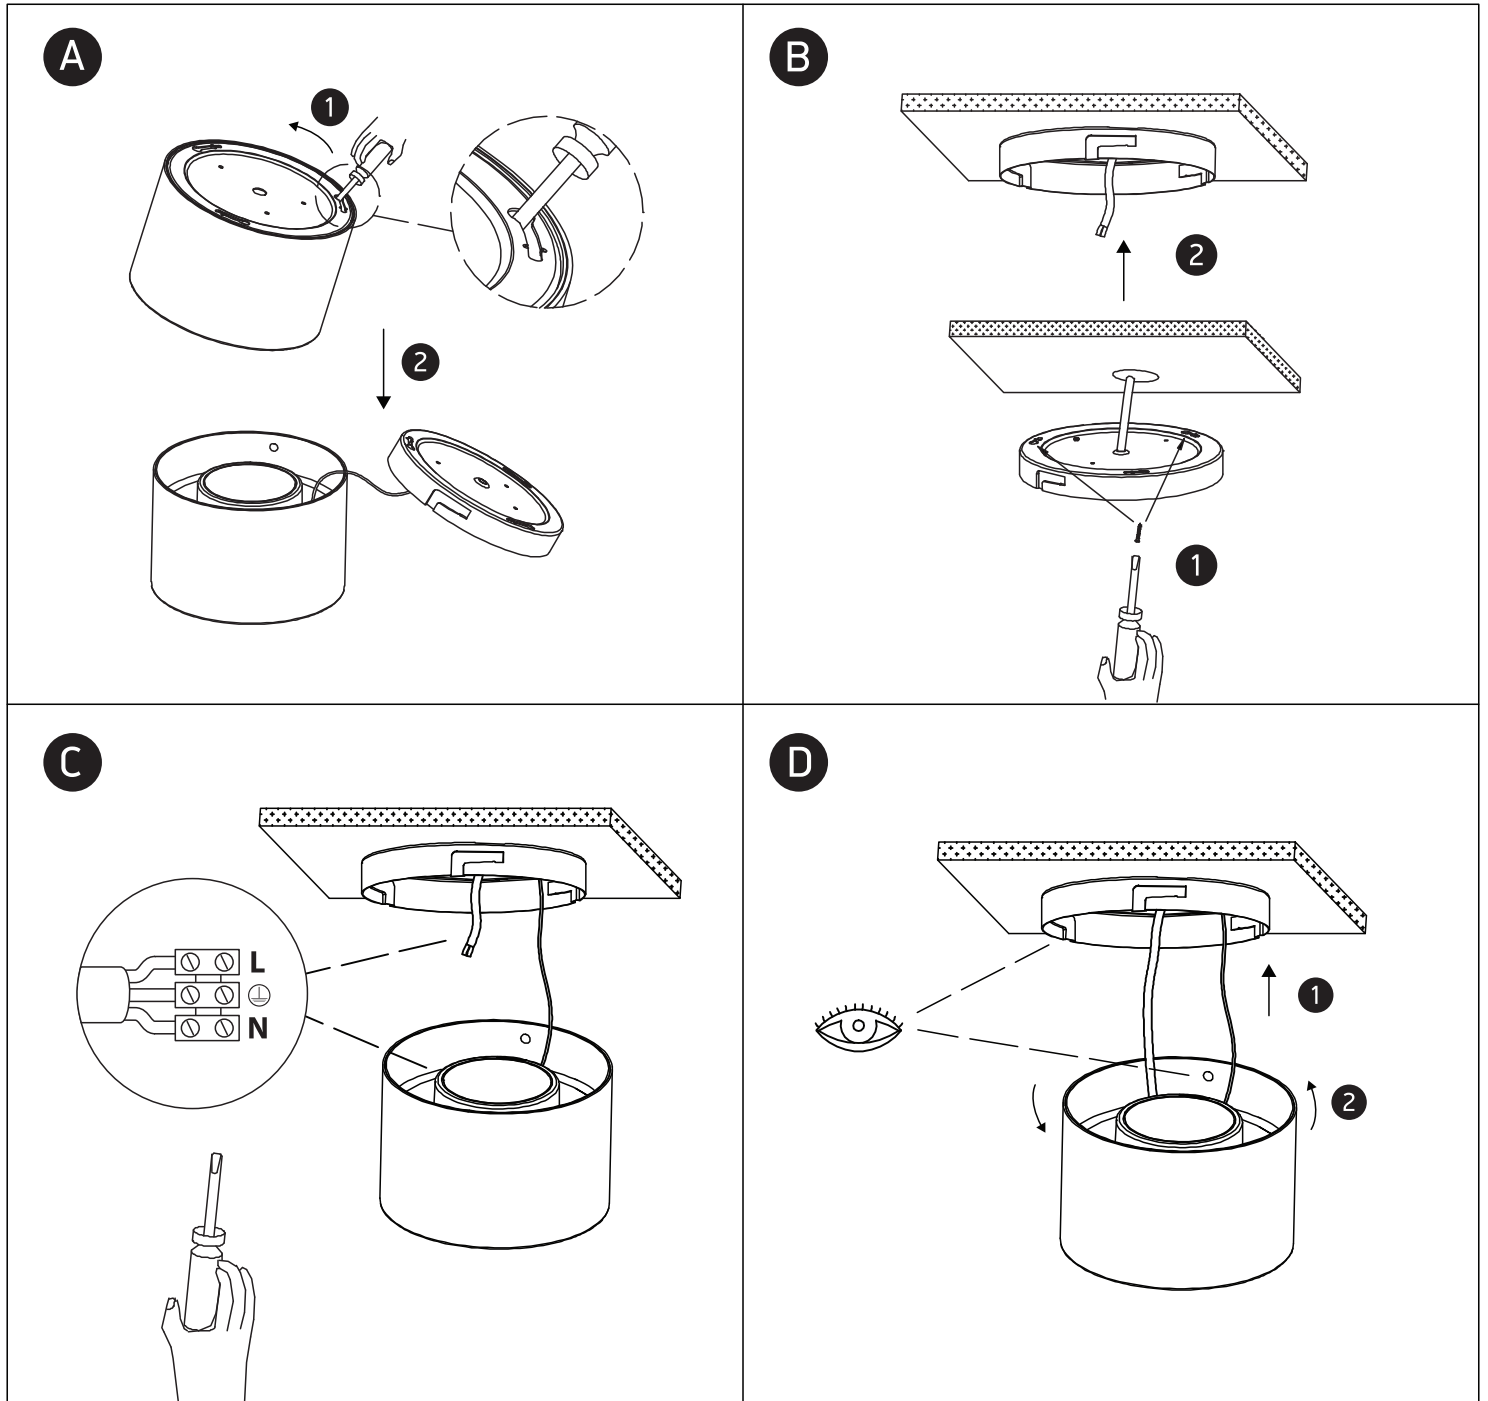

INSTALLATION MANUAL

12115L

ecolight

80 CRI

230V | SMD 2835 | 15W | IP40 | Aluminium
Complete with 350mA driver.

one
LIGHT

Warnings:

1. Make sure that the product is installed properly before connecting to electricity.
2. Do not cover the fitting.
3. Maintenance and installation should only be carried out by a professional electrician.