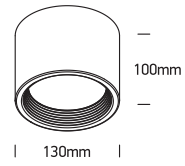

INSTALLATION MANUAL

12115L

ecolight

80 CRI

230V | SMD 2835 | 15W | IP40 | Aluminium
Complete with 350mA driver.

one
LIGHT

Warnings:

1. Make sure that the product is installed properly before connecting to electricity.
2. Do not cover the fitting.
3. Maintenance and installation should only be carried out by a professional electrician.