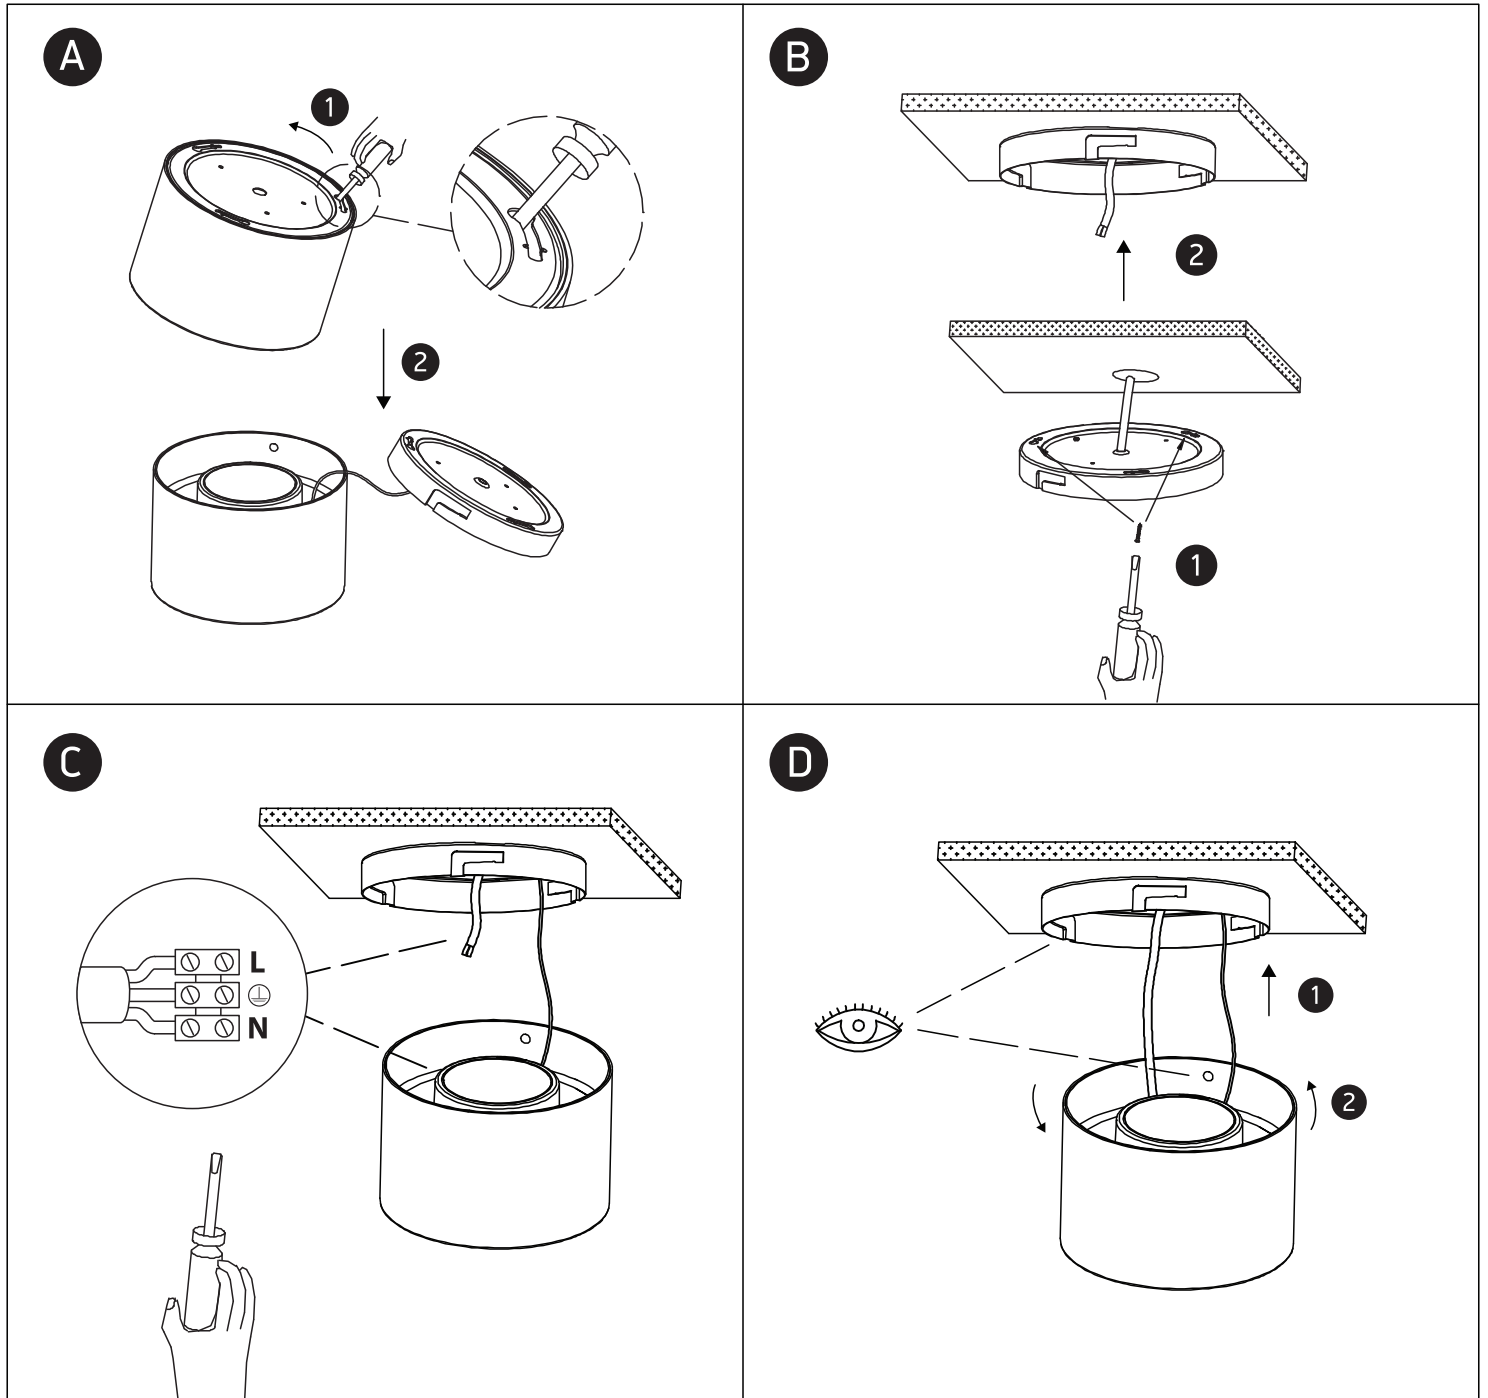

INSTALLATION MANUAL

12115L

ecolight

80 CRI

230V | SMD 2835 | 15W | IP40 | Aluminium
Complete with 350mA driver.

one
LIGHT

Warnings:

1. Make sure that the product is installed properly before connecting to electricity.
2. Do not cover the fitting.
3. Maintenance and installation should only be carried out by a professional electrician.