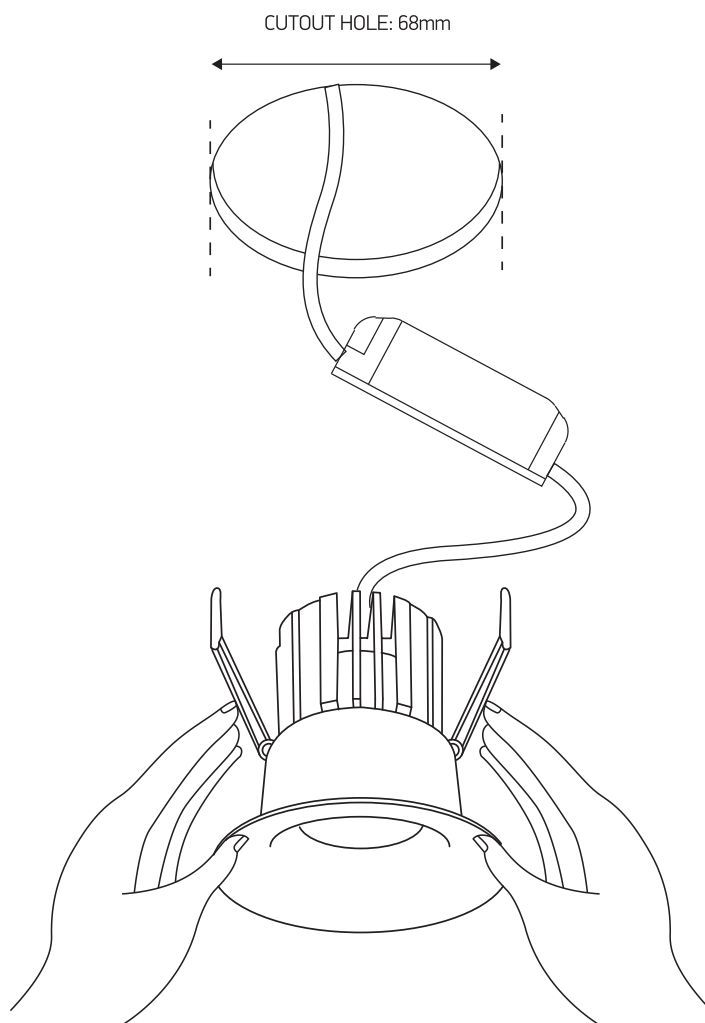

INSTALLATION MANUAL

10112R

700mA | COB LED | 12W | IP65 | Aluminium
Requires 700mA driver.

90 CRI

A INSTALLATION WITHOUT RING

B INSTALLATION WITH RING

Warnings:

1. Make sure that the product is installed properly before connecting to electricity.
2. Do not cover the fitting.
3. Maintenance and installation should only be carried out by a professional electrician.