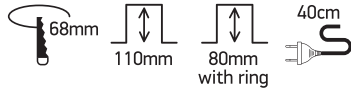

INSTALLATION MANUAL

10112R

700mA | COB LED | 12W | IP65 | Aluminium
Requires 700mA driver.

90 CRI

A INSTALLATION WITHOUT RING

B INSTALLATION WITH RING

Warnings:

1. Make sure that the product is installed properly before connecting to electricity.
2. Do not cover the fitting.
3. Maintenance and installation should only be carried out by a professional electrician.