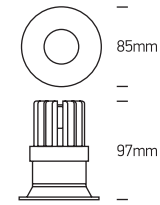

INSTALLATION MANUAL

10112R

700mA | COB LED | 12W | IP65 | Aluminium
Requires 700mA driver.

90 CRI

A INSTALLATION WITHOUT RING

B INSTALLATION WITH RING

Warnings:

1. Make sure that the product is installed properly before connecting to electricity.
2. Do not cover the fitting.
3. Maintenance and installation should only be carried out by a professional electrician.