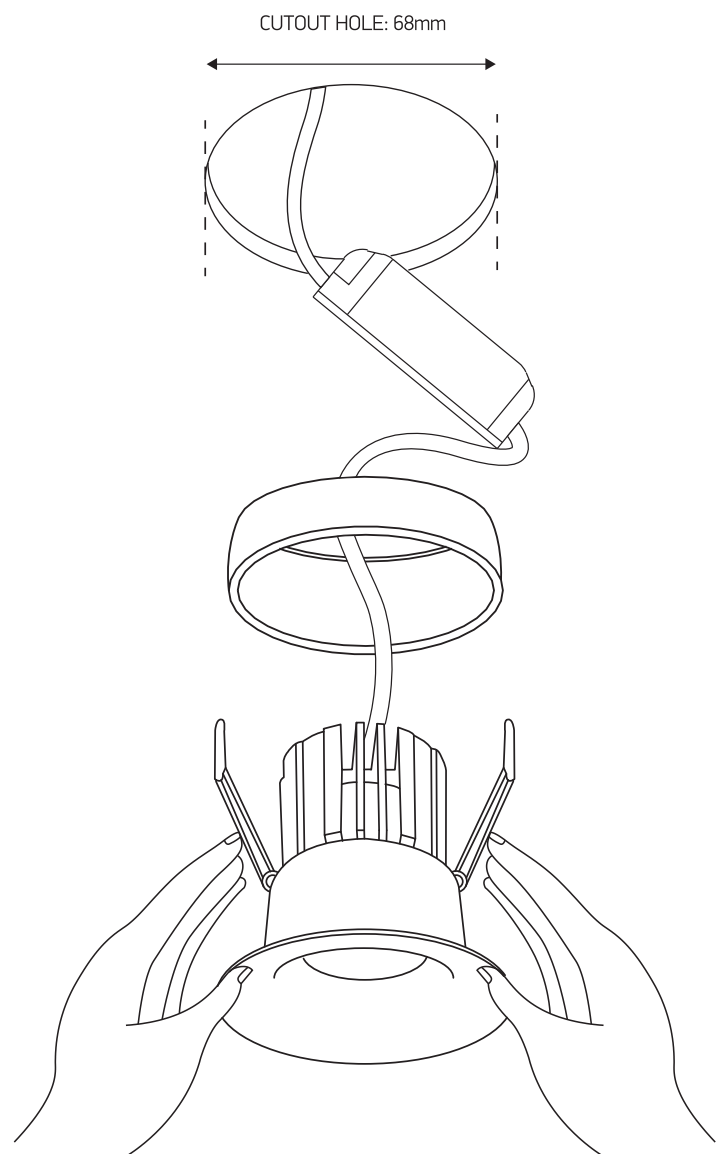

INSTALLATION MANUAL

10112R

700mA | COB LED | 12W | IP65 | Aluminium
Requires 700mA driver.

90 CRI

A INSTALLATION WITHOUT RING

B INSTALLATION WITH RING

Warnings:

1. Make sure that the product is installed properly before connecting to electricity.
2. Do not cover the fitting.
3. Maintenance and installation should only be carried out by a professional electrician.