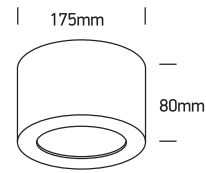

INSTALLATION MANUAL

12116FD

ecolight

**DARK
LIGHT**

one
LIGHT

230V | SMD 2835 | 16W | IP20 | Die cast

Complete with driver.

**80
CRI**