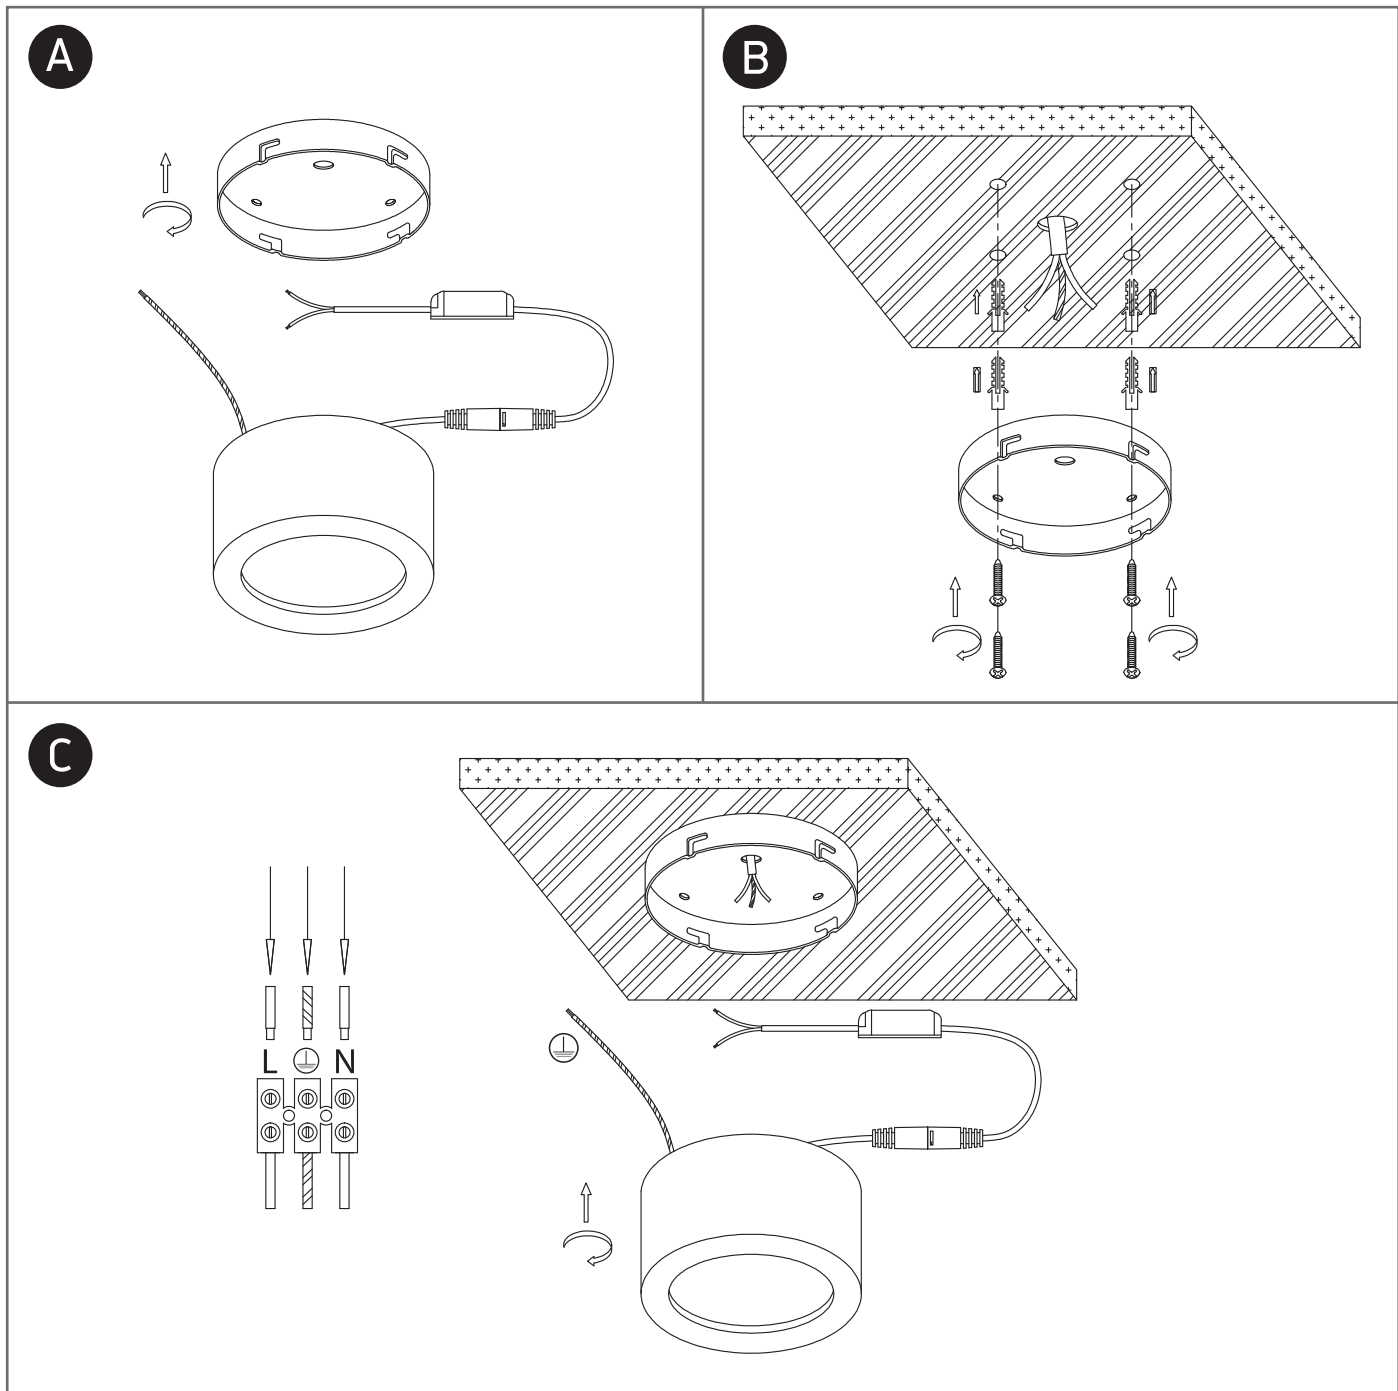

INSTALLATION MANUAL

12116FD

ecolight

**DARK
LIGHT**

one
LIGHT

230V | SMD 2835 | 16W | IP20 | Die cast

Complete with driver.

**80
CRI**

Warnings:

1. Make sure that the product is installed properly before connecting to electricity.
2. Do not cover the fitting.
3. Maintenance and installation should only be carried out by a professional electrician.