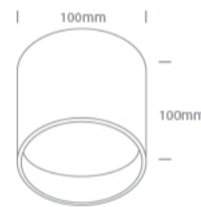

New 2023 Edition 2>Wall & Ceiling LED

12120F/W/W

20W COB LED cylinder.

Complete with 450mA driver.

Interchangeable reflector rings can be ordered separately.

Complies with standard EN60598-1 and any other specific standards.

Downloads

Dimensions

Accessories

050300B/BS

050300B/W

050300BH/B

0750B/15

0750B/24

White

Material

Die Cast

Shape

Circular

| | |
|-----------------|-------|
| Height | 100mm |
| Diameter | 100mm |
| Surface Ceiling | Yes |
| Indoor | Yes |
| Adjustable | No |

Electrical Characteristics

| | |
|------------------|---|
| Gear | Built In |
| Fitting + Driver | |
| Input Voltage | 220-240V |
| 50 Hz | Yes |
| 60 Hz | Yes |
| Safety Class |  |
| Power(Watts) | 20W |
| IP Rating | IP20 |
| Light Source | LED built in |
| Dimmable | No |