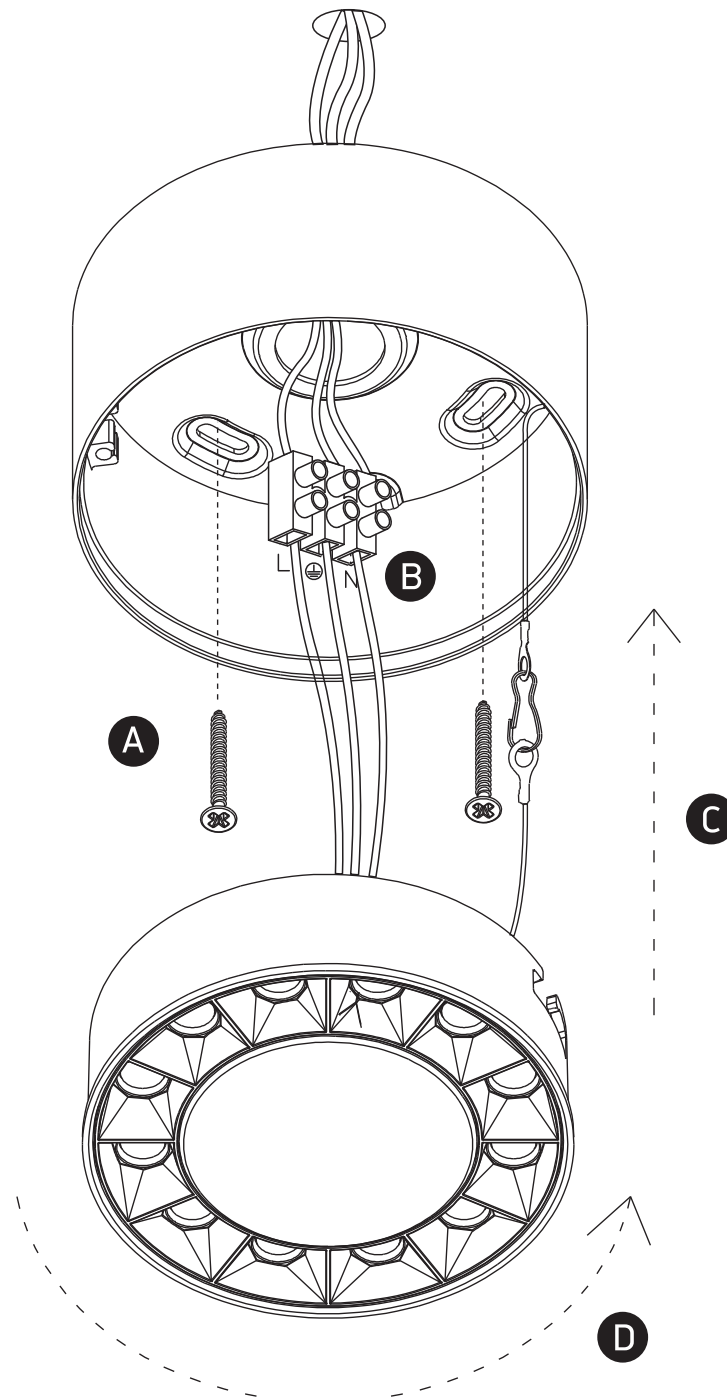

INSTALLATION MANUAL

12120X

LED
BUILT IN

**DARK
LIGHT**

**90
CRI**

CE EAC UK CA

**RoHS
COMPLIANT**

116mm

58mm

one
LIGHT

230V | SMD 3030 | 12W | IP20 | Aluminium
Complete with 450mA driver.

Warnings:

1. Make sure that the product is installed properly before connecting to electricity.
2. Do not cover the fitting.
3. Maintenance and installation should only be carried out by a professional electrician.