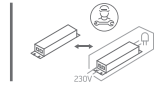

INSTALLATION MANUAL

12120X

LED
BUILT IN

**DARK
LIGHT**

**90
CRI**

CE EAC UK CA

**RoHS
COMPLIANT**

116mm

58mm

one
LIGHT

230V | SMD 3030 | 12W | IP20 | Aluminium
Complete with 450mA driver.

Warnings:

1. Make sure that the product is installed properly before connecting to electricity.
2. Do not cover the fitting.
3. Maintenance and installation should only be carried out by a professional electrician.