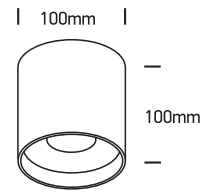

INSTALLATION MANUAL

12122C

ecolight

230V | 22W | IP20 | Die cast

Complete with 500mA driver.

90
CRI

Warnings:

1. Make sure that the product is installed properly before connecting to electricity.
2. Do not cover the fitting.
3. Maintenance and installation should only be carried out by a professional electrician.