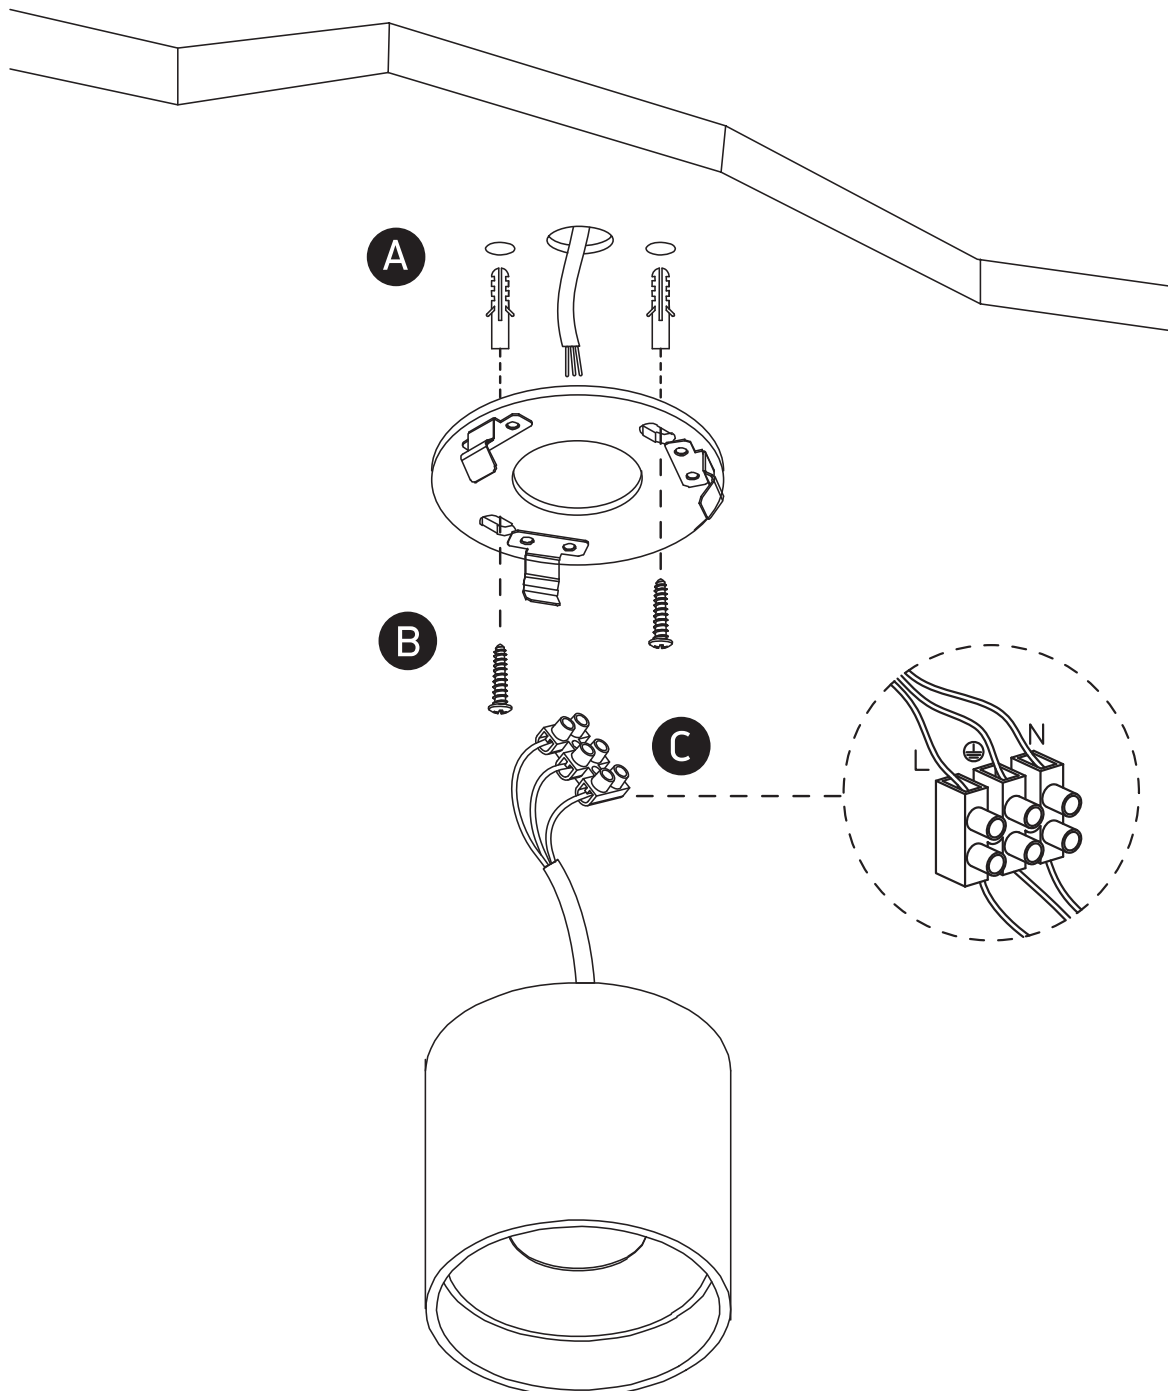

INSTALLATION MANUAL

12122C

ecolight

230V | 22W | IP20 | Die cast

Complete with 500mA driver.

90
CRI

Warnings:

1. Make sure that the product is installed properly before connecting to electricity.
2. Do not cover the fitting.
3. Maintenance and installation should only be carried out by a professional electrician.