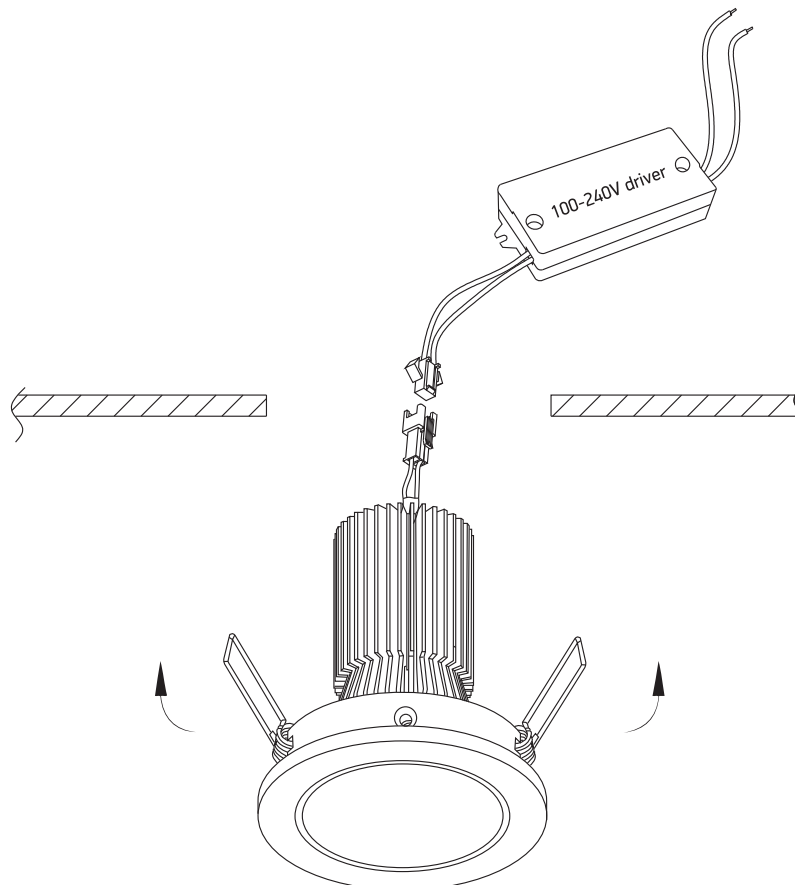

INSTALLATION MANUAL

10113A

ecodownlight

Ra>80

110mm

100-240V | 15W | IP20 | Aluminium

Complete with driver

95mm

130mm

114mm

one
LIGHT

A

CUTOUT HOLE: 95mm

B

Warnings:

1. Make sure that the product is installed properly before connecting to electricity.
2. Do not cover the fitting.
3. Maintenance and installation should only be carried out by a professional electrician.