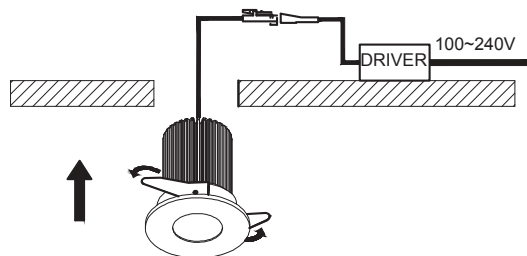

## 10113P

ecoLED

100-240V | 15W | IP54 | Natural aluminium

Complete with LED driver

A

B

C