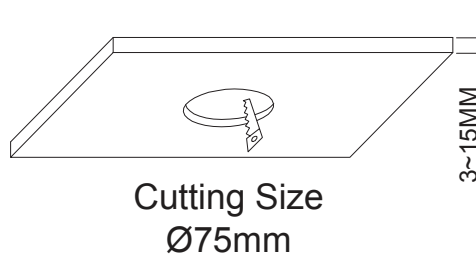

## 10113P

ecoLED

100-240V | 15W | IP54 | Natural aluminium

Complete with LED driver

A

B

C