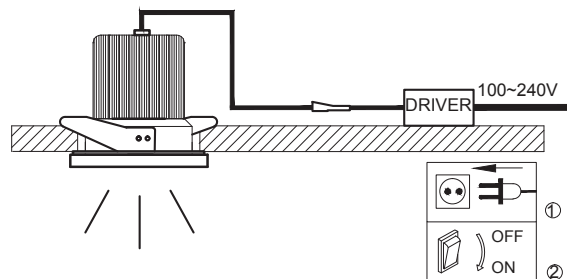

## 10113P

ecoLED

100-240V | 15W | IP54 | Natural aluminium

Complete with LED driver

A

B

C