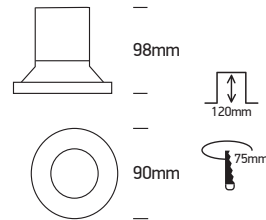

## 10113P

ecoLED

100-240V | 15W | IP54 | Natural aluminium

Complete with LED driver

A

B

C