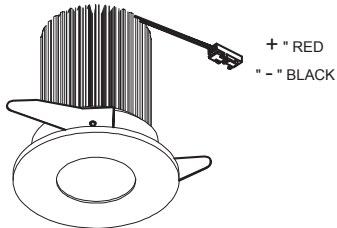

## 10113P

ecoLED

100-240V | 15W | IP54 | Natural aluminium

Complete with LED driver

A

B

C