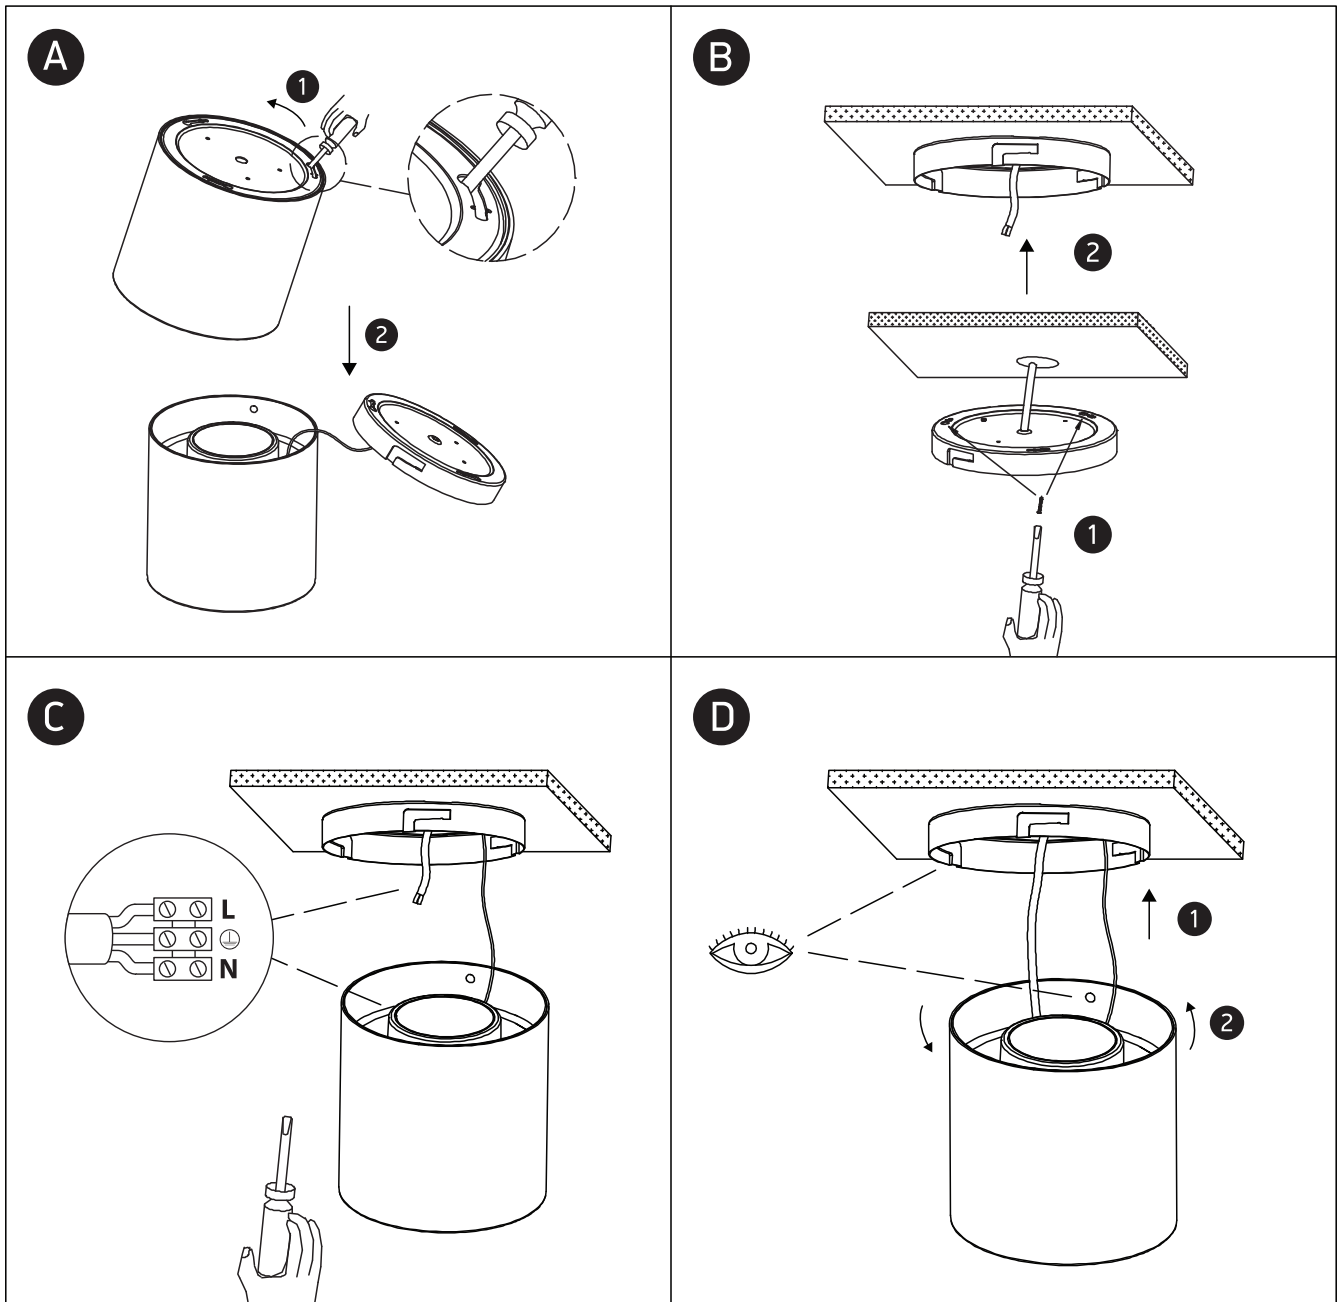

| 118mm |

12115LA

115mm

| 168mm |

12125LA

138mm

| 198mm |

12130LA

138mm

one
LIGHT

Warnings:

1. Make sure that the product is installed properly before connecting to electricity.
2. Do not cover the fitting.
3. Maintenance and installation should only be carried out by a professional electrician.