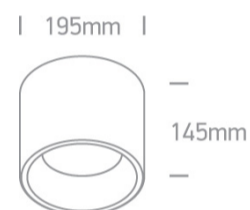

Downloads

Dimensions

Physical Specification

Item Group	13 Wall & Ceiling LED
Family	The SMD Cylinders Aluminium
Order Code	12125LD/W/W
Colour	White
Material	Aluminium
Shape	Circular
Height	145mm
Diameter	195mm
Surface Ceiling	Yes
Indoor	Yes
Adjustable	No

Illumination Data

Colour Temperature	3000K
Lumen Output	2050lm
Light Efficiency	82m/W
CRI	80
Beam Angle	90°
Illumination Diagram	
Dark Light	Yes

Packing Info

Box Weight	0.994kg
Pcs/Carton	18
Barcode	5291889061007
HS Code	9405409900