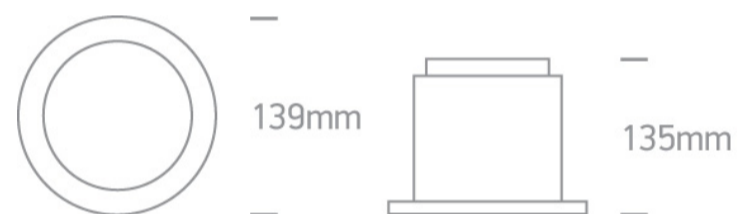

## Dimensions

## Physical Specification

Item Group	06 Downlights Fixed LED
Family	Dark Light Downlights Aluminium
Order Code	10115E/AL/C
Colour	Aluminium
Material	Natural Aluminium
Shape	Circular
Height	135mm
Diameter	139mm
Cutout Hole Diameter	125mm
Recessed Ceiling	Yes
Depth Required	150mm
Indoor	Yes
Adjustable	No