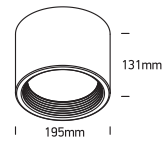

INSTALLATION MANUAL

12115L, 12125L, 12135L

ecolight

80
CRI

Complete with driver.

12115L: 230V | SMD 2835 | 15W | IP40 | Aluminium

12125L: 230V | SMD 2835 | 25W | IP40 | Aluminium

12135L: 230V | SMD 2835 | 35W | IP40 | Aluminium