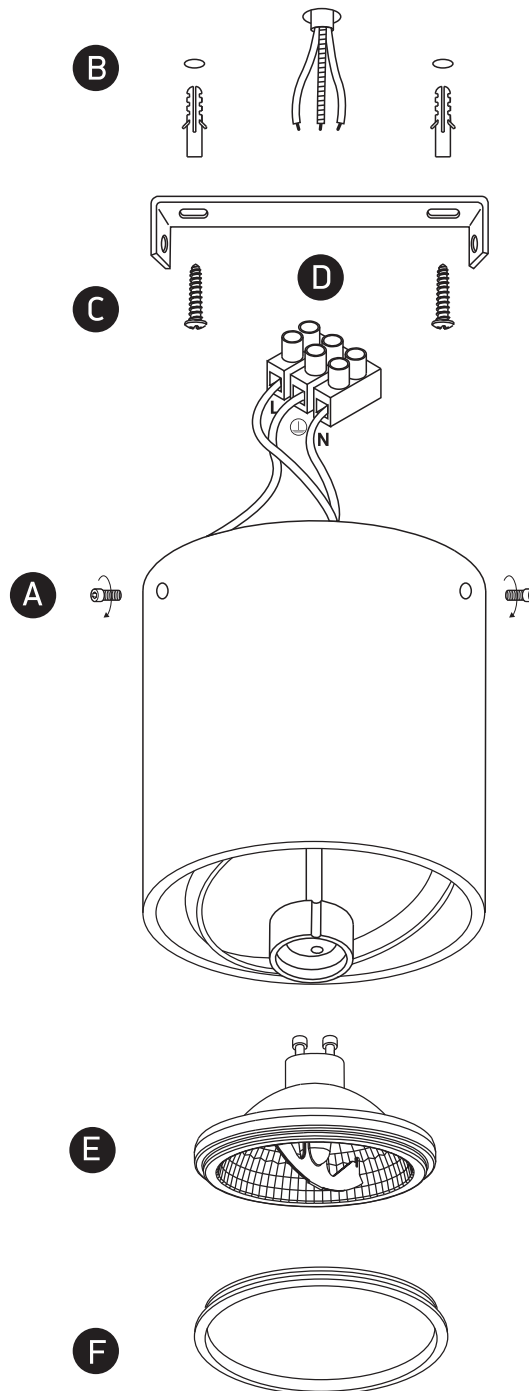

INSTALLATION MANUAL

12142

100-240V | R111 | GU10 | 75W | IP20 | Aluminium | Adjustable

Warnings:

1. Make sure that the product is installed properly before connecting to electricity.
2. Do not cover the fitting.
3. Maintenance and installation should only be carried out by a professional electrician.