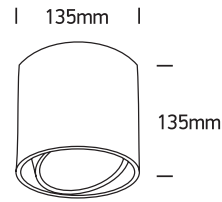

INSTALLATION MANUAL

12142

100-240V | R111 | GU10 | 75W | IP20 | Aluminium | Adjustable

Warnings:

1. Make sure that the product is installed properly before connecting to electricity.
2. Do not cover the fitting.
3. Maintenance and installation should only be carried out by a professional electrician.