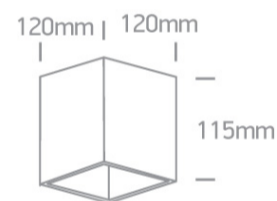

12 Wall & Ceiling>R111 GU10 Ceiling Lights

12144A/W

15W GU10, R111 Ceiling Light.

Complies with standard EN60598-1 and any other specific standards.

Downloads

Dimensions

Physical Specification

Item Group	12 Wall & Ceiling
Family	R111 GU10 Ceiling Lights
Order Code	12144A/W
Colour	White
Material	Aluminium
Shape	Rectangular
Length	120mm
Width	120mm
Height	115mm
Surface Ceiling	Yes
Indoor	Yes
Adjustable	No

Illumination Data

Illumination Diagram

Packing Info

Box Length	12,5cm
Box Width	12,5cm
Box Height	12,5cm
Box Weight	0.565kg
Pcs/Carton	20
Barcode	5291889060666
HS Code	9405409900

Certification & Warranty

Warranty