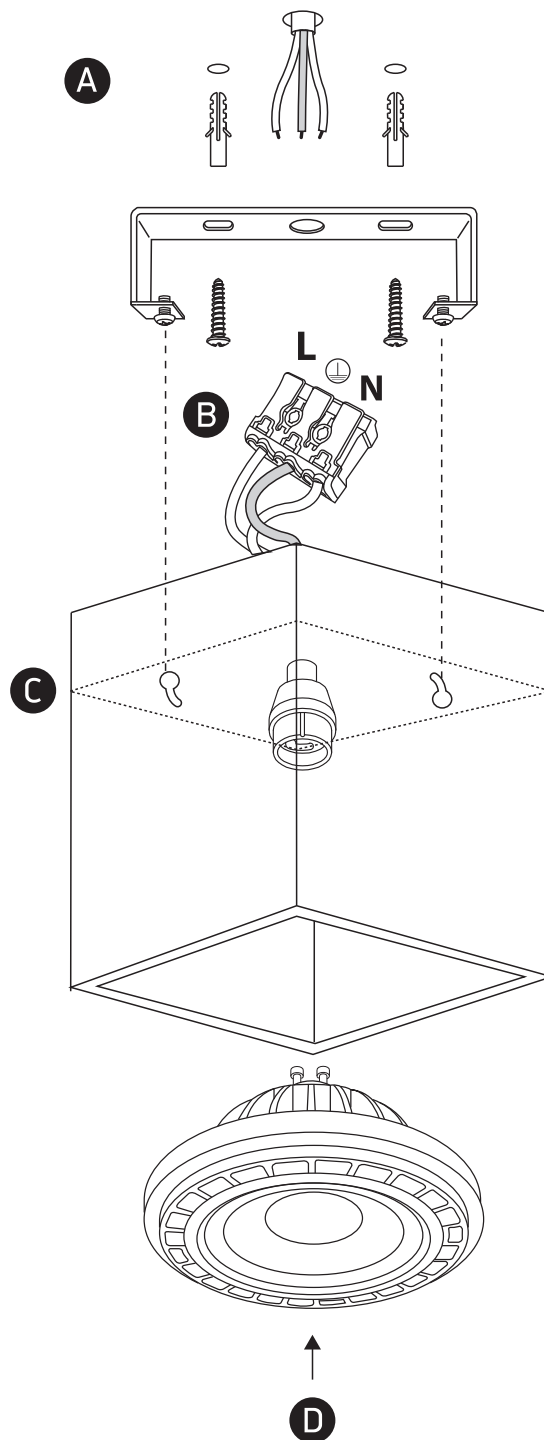

INSTALLATION MANUAL

12144A

100-240V | R111 | GU10 | 15W | IP20 | Aluminium

Warnings:

1. Make sure that the product is installed properly before connecting to electricity.
2. Do not cover the fitting.
3. Maintenance and installation should only be carried out by a professional electrician.