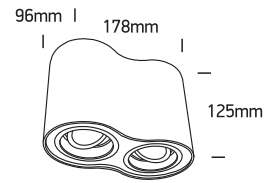

## 12205Y

100-240V | MR16 | GU10 | 2x10W | IP20 | Aluminium | Adjustable