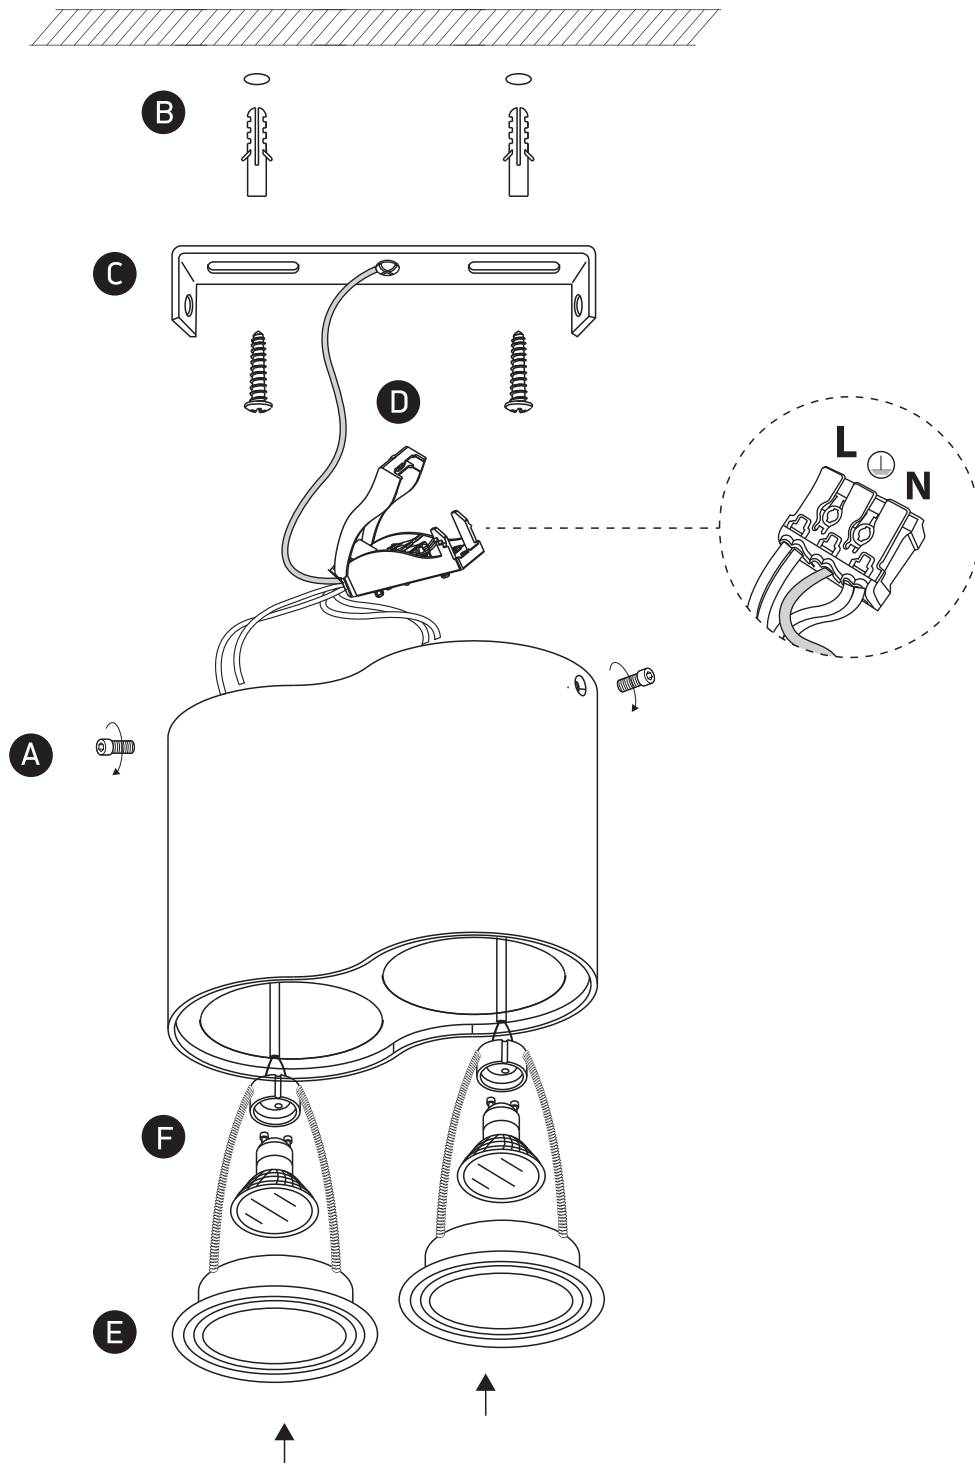

## 12205Y

100-240V | MR16 | GU10 | 2x10W | IP20 | Aluminium | Adjustable