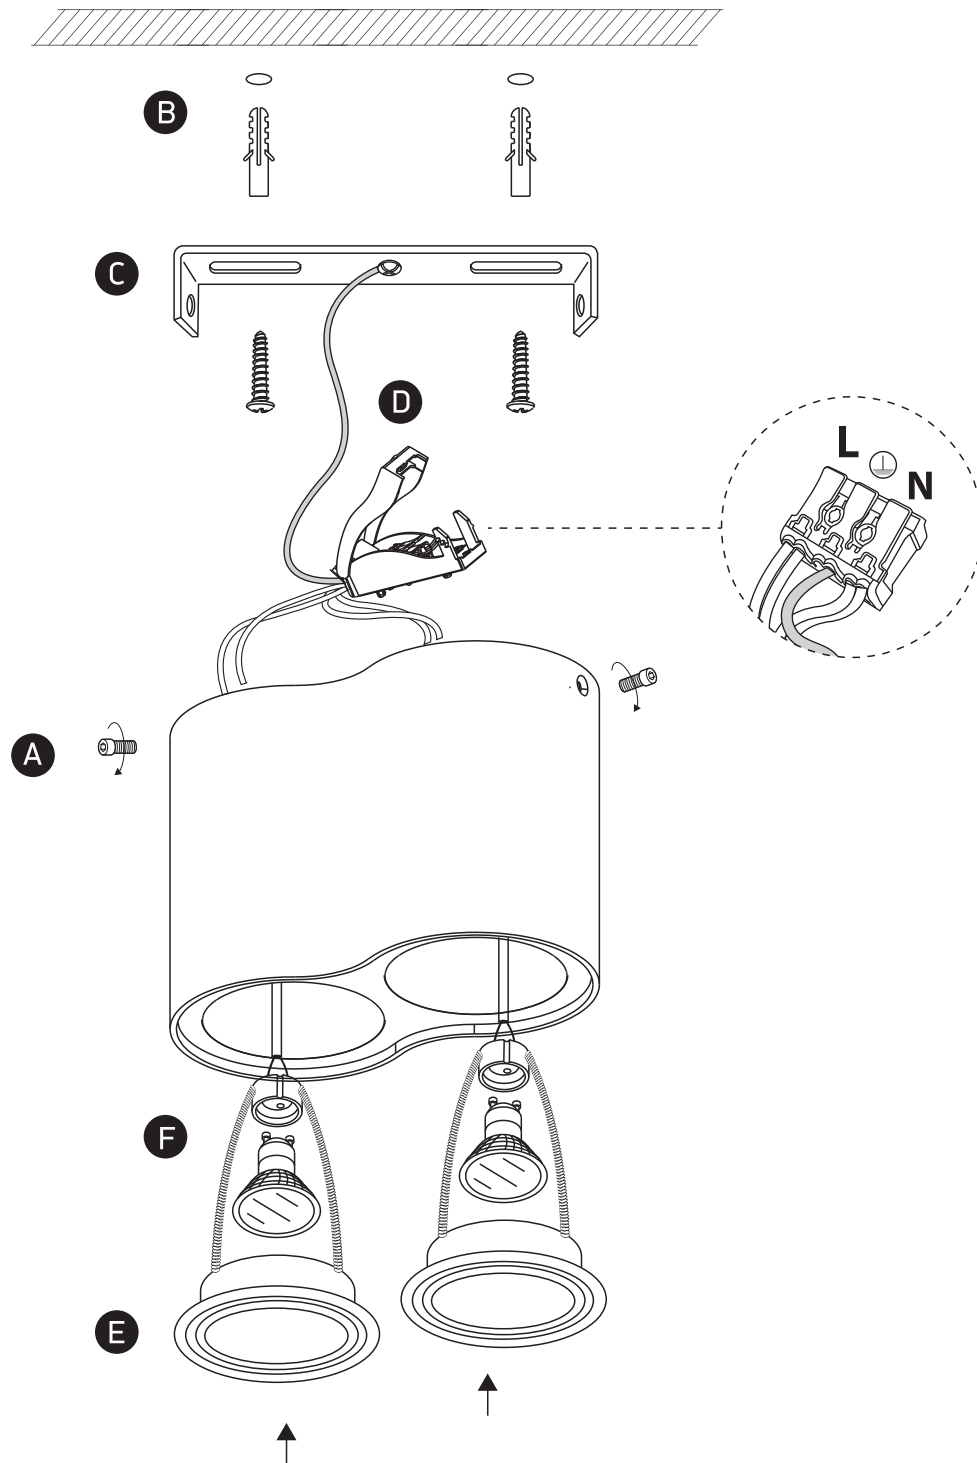

INSTALLATION MANUAL

12205Y

100-240V | MR16 | GU10 | 2x10W | IP20 | Aluminium | Adjustable

Warnings:

1. Make sure that the product is installed properly before connecting to electricity.
2. Do not cover the fitting.
3. Maintenance and installation should only be carried out by a professional electrician.