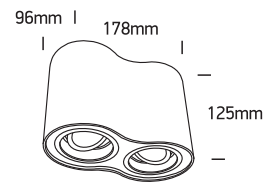

INSTALLATION MANUAL

12205Y

100-240V | MR16 | GU10 | 2x10W | IP20 | Aluminium | Adjustable

Warnings:

1. Make sure that the product is installed properly before connecting to electricity.
2. Do not cover the fitting.
3. Maintenance and installation should only be carried out by a professional electrician.