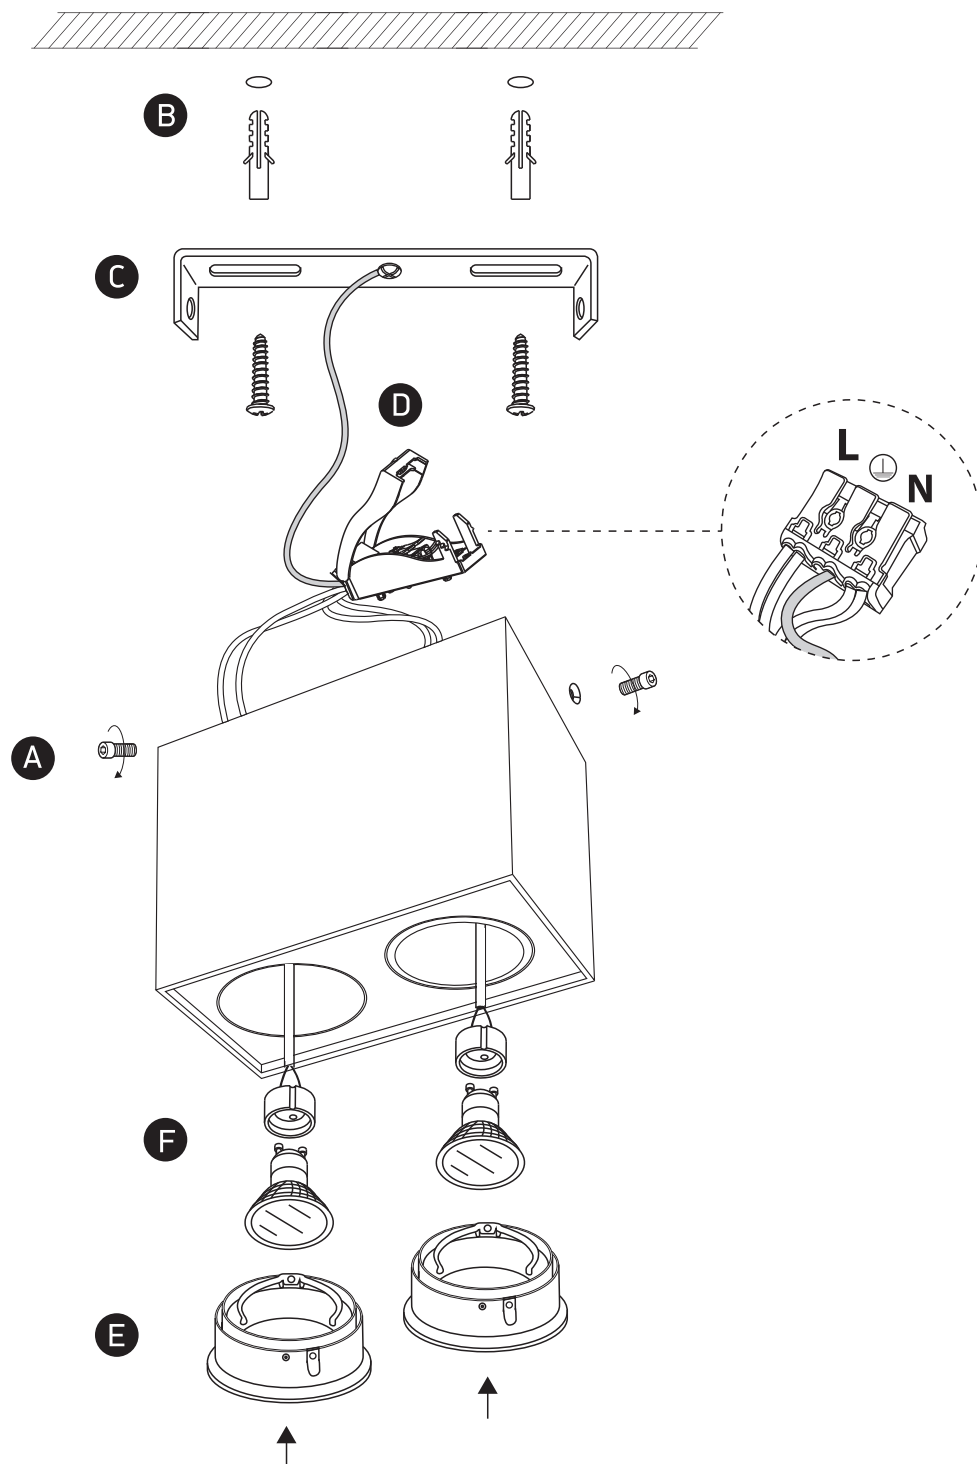

INSTALLATION MANUAL

12205YA

100-240V | MR16 | GU10 | 2x10W | IP20 | Aluminium | Adjustable

Warnings:

1. Make sure that the product is installed properly before connecting to electricity.
2. Do not cover the fitting.
3. Maintenance and installation should only be carried out by a professional electrician.