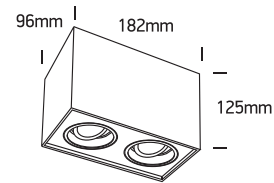

INSTALLATION MANUAL

12205YA

100-240V | MR16 | GU10 | 2x10W | IP20 | Aluminium | Adjustable

Warnings:

1. Make sure that the product is installed properly before connecting to electricity.
2. Do not cover the fitting.
3. Maintenance and installation should only be carried out by a professional electrician.