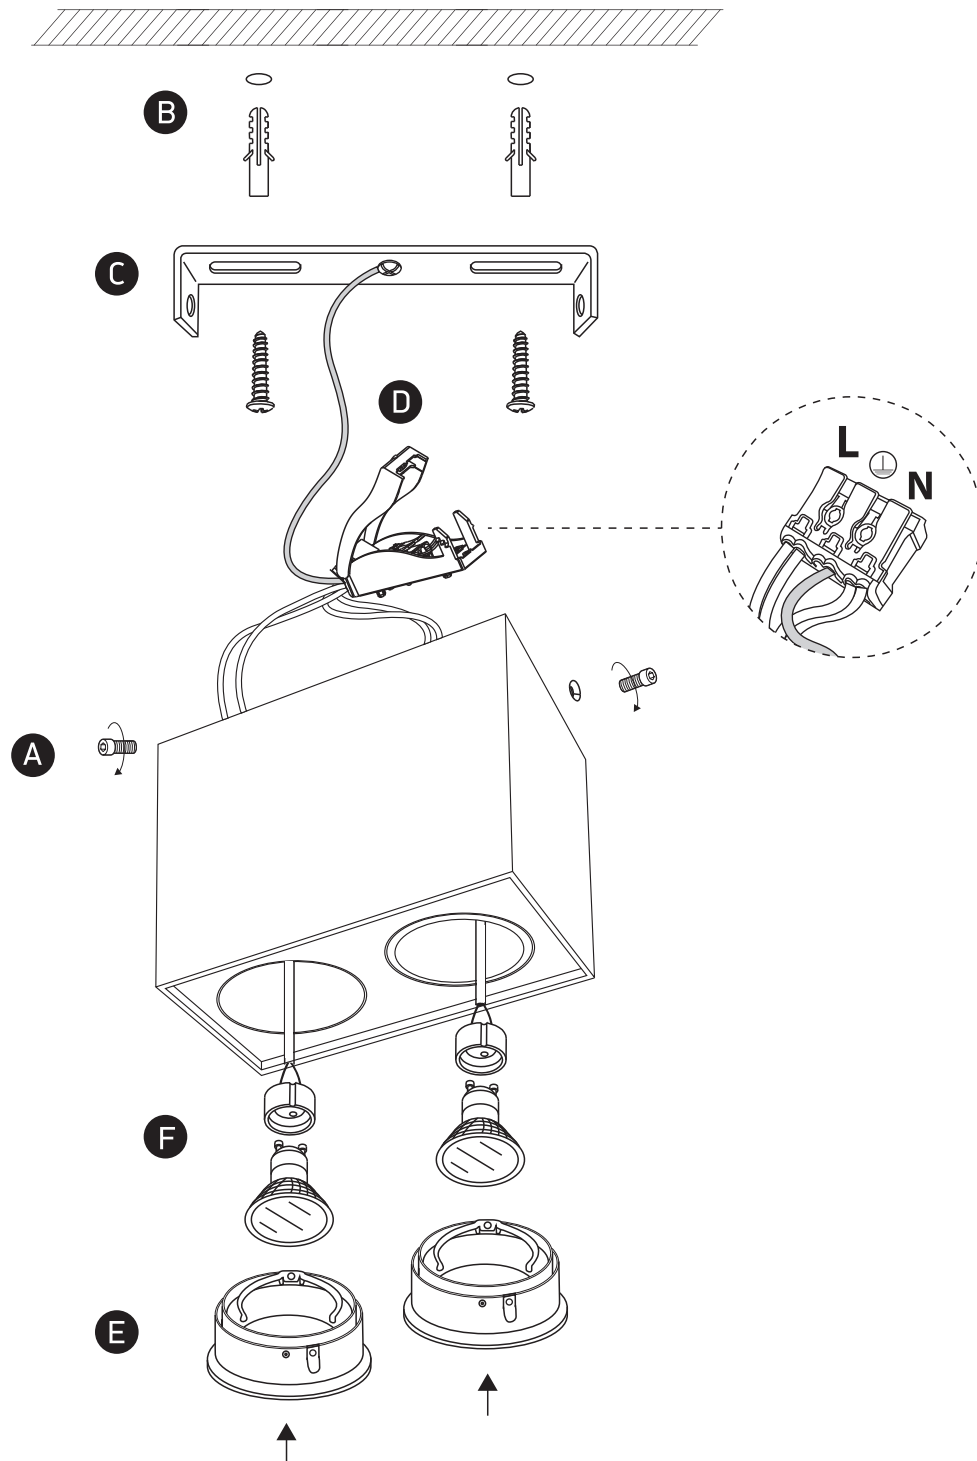

INSTALLATION MANUAL

12205YA

100-240V | MR16 | GU10 | 2x10W | IP20 | Aluminium | Adjustable

Warnings:

1. Make sure that the product is installed properly before connecting to electricity.
2. Do not cover the fitting.
3. Maintenance and installation should only be carried out by a professional electrician.