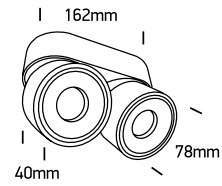

INSTALLATION MANUAL

12208LA

LED
BUILT IN

ADJUSTABLE

90
CRI

CE ENEC UK CA

230V | COB LED | 2x8W | IP20 | Aluminium | Adjustable
Complete with 700mA driver.

one
LIGHT