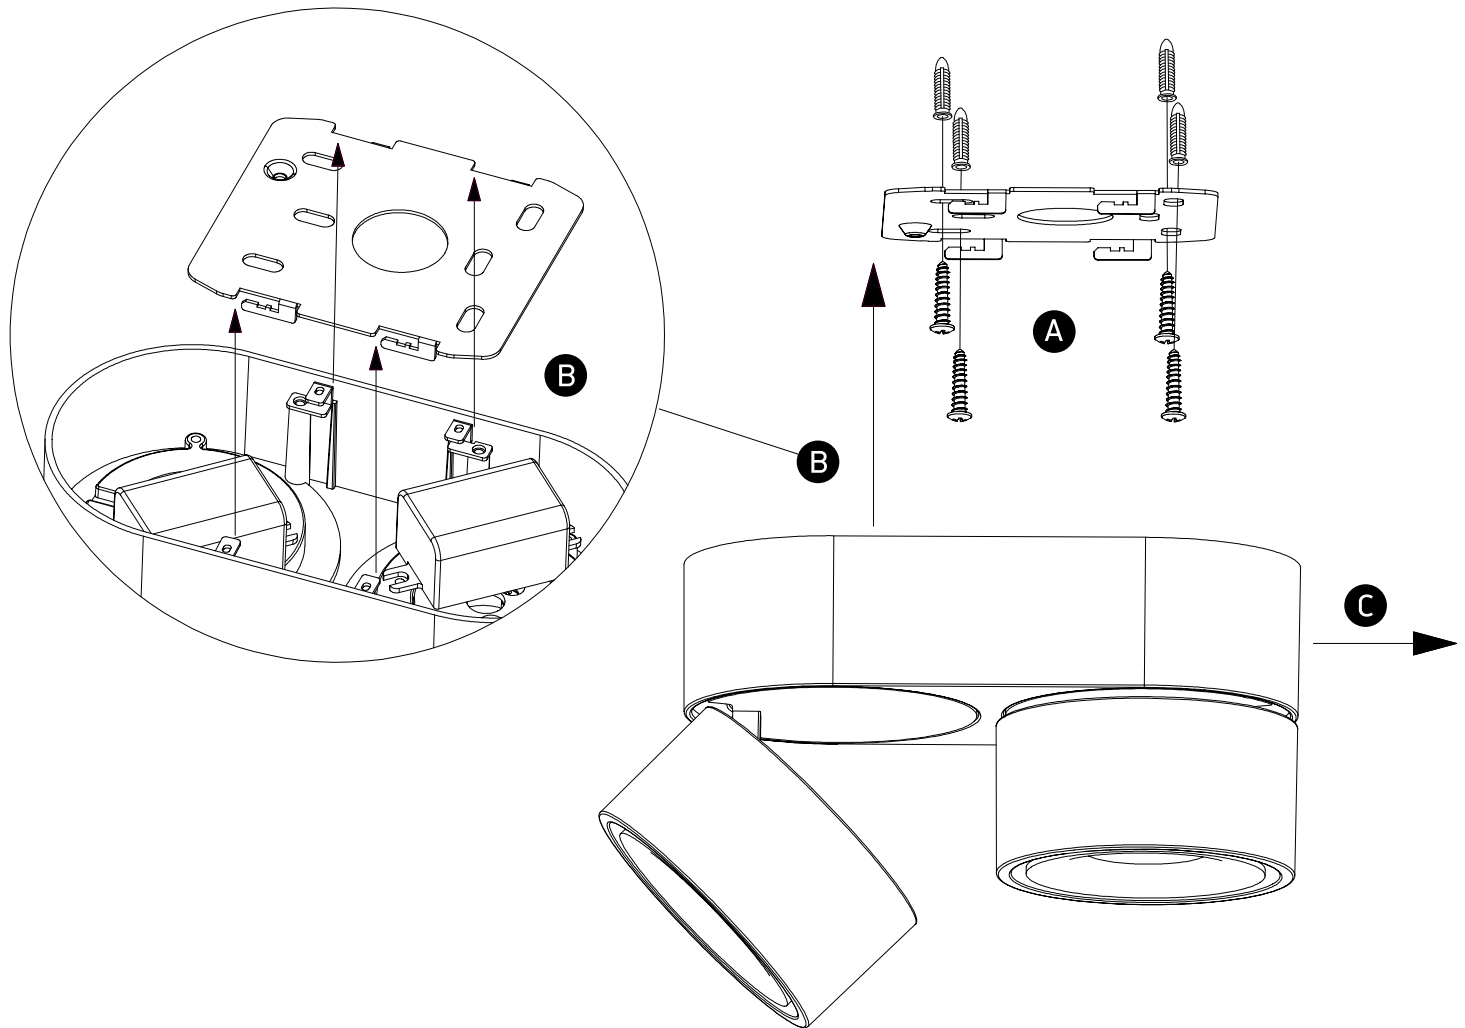

INSTALLATION MANUAL

12208LA

LED
BUILT IN

ADJUSTABLE

90
CRI

CE ENEC UK CA

230V | COB LED | 2x8W | IP20 | Aluminium | Adjustable
Complete with 700mA driver.

one
LIGHT

Warnings:

1. Make sure that the product is installed properly before connecting to electricity.
2. Do not cover the fitting.
3. Maintenance and installation should only be carried out by a professional electrician.