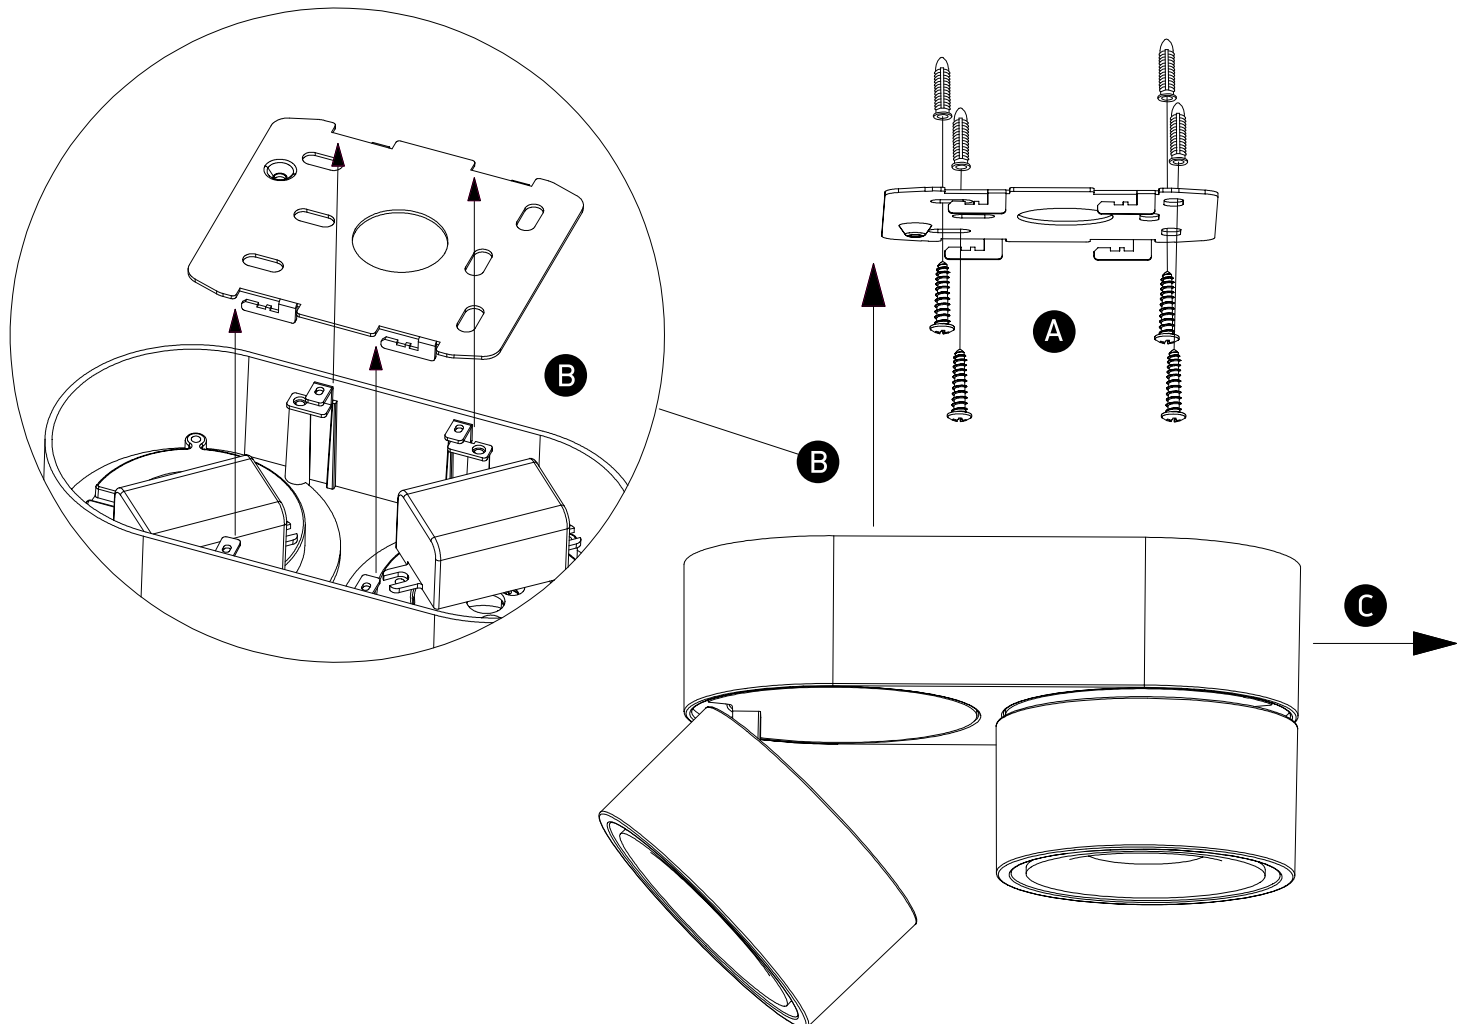

INSTALLATION MANUAL

12208LA

LED
BUILT IN

ADJUSTABLE

90
CRI

230V | COB LED | 2x8W | IP20 | Aluminium | Adjustable
Complete with 700mA driver.

one
LIGHT

Warnings:

1. Make sure that the product is installed properly before connecting to electricity.
2. Do not cover the fitting.
3. Maintenance and installation should only be carried out by a professional electrician.