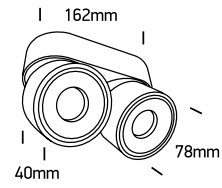

INSTALLATION MANUAL

12208LA

LED
BUILT IN

ADJUSTABLE

90
CRI

230V | COB LED | 2x8W | IP20 | Aluminium | Adjustable
Complete with 700mA driver.

one
LIGHT

Warnings: