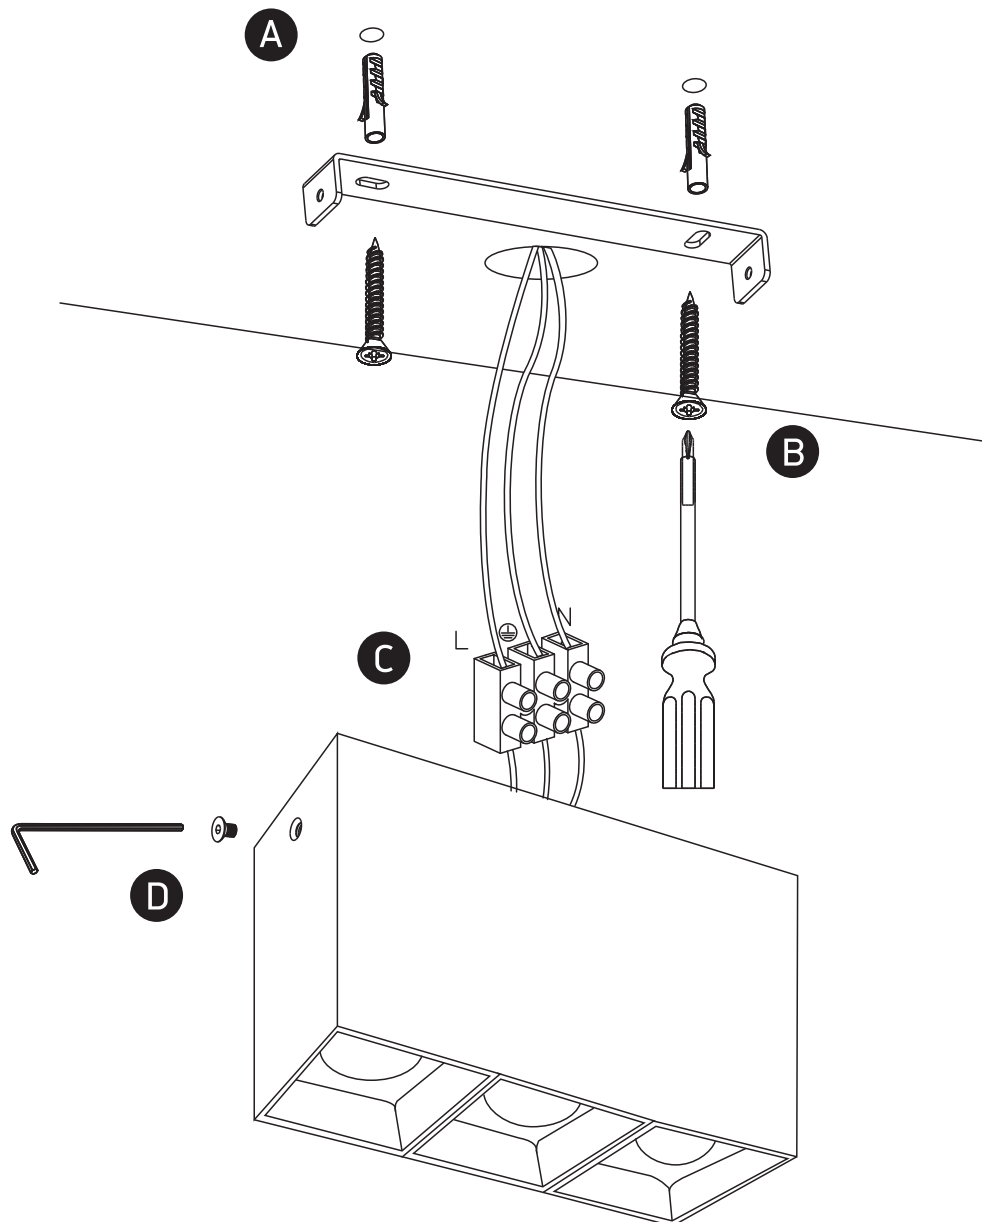

INSTALLATION MANUAL

12307B

ecolight

CE

RoHS
COMPLIANT

NOT
DIMMABLE

100-240V | COB LED | 3x7W | IP20 | Aluminium

Complete with driver.

90
CRI

36°

one
LIGHT

Warnings:

1. Make sure that the product is installed properly before connecting to electricity.
2. Do not cover the fitting.
3. Maintenance and installation should only be carried out by a professional electrician.