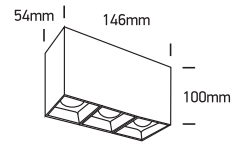

INSTALLATION MANUAL

12307B

ecolight

CE

RoHS
COMPLIANT

NOT
DIMMABLE

100-240V | COB LED | 3x7W | IP20 | Aluminium

Complete with driver.