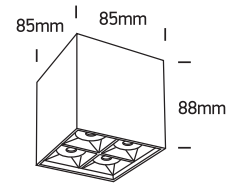

INSTALLATION MANUAL

12406B

ecolight

230V | COB LED | 15W | IP20 | Aluminium

Complete with 350mA driver.

90
CRI

one
LIGHT

Warnings: