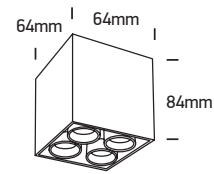

INSTALLATION MANUAL

12406C

ecolight

**DARK
LIGHT**

230V | SMD 3535 | 10W | IP20 | Aluminium

Complete with 700mA driver.

**85
CRI**
one
LIGHT

Warnings: