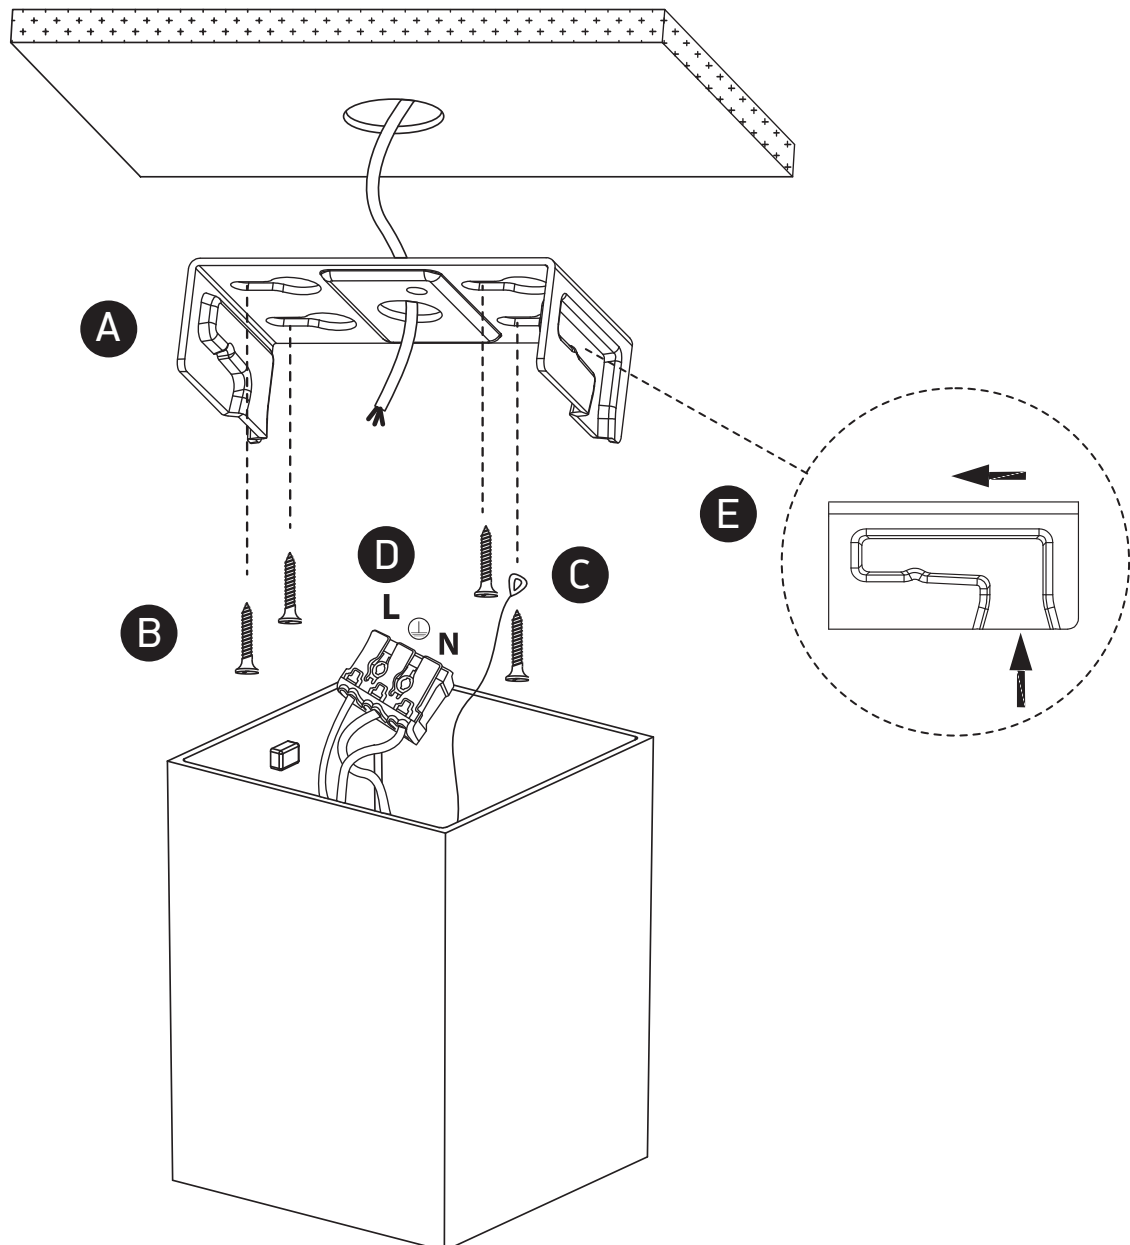

## 12406C

**ecolight**

**DARK  
LIGHT**

230V | SMD 3535 | 10W | IP20 | Aluminium

Complete with 700mA driver.

**85  
CRI**
**one**  
LIGHT