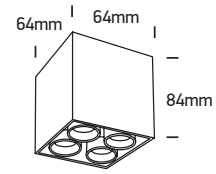

## 12406C

**ecolight**

**DARK  
LIGHT**

230V | SMD 3535 | 10W | IP20 | Aluminium

Complete with 700mA driver.

**85  
CRI**
**one**  
LIGHT