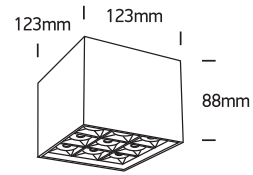

INSTALLATION MANUAL

12906B

ecolight

CE

RoHS
COMPLIANT

NOT
DIMMABLE

230V | COB LED | 30W | IP20 | Aluminium

Complete with 700mA driver.

90
CRI

one
LIGHT