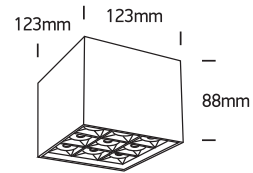

INSTALLATION MANUAL

12906B

ecolight

CE

RoHS
COMPLIANT

NOT
DIMMABLE

230V | COB LED | 30W | IP20 | Aluminium

Complete with 700mA driver.

90
CRI

one
LIGHT