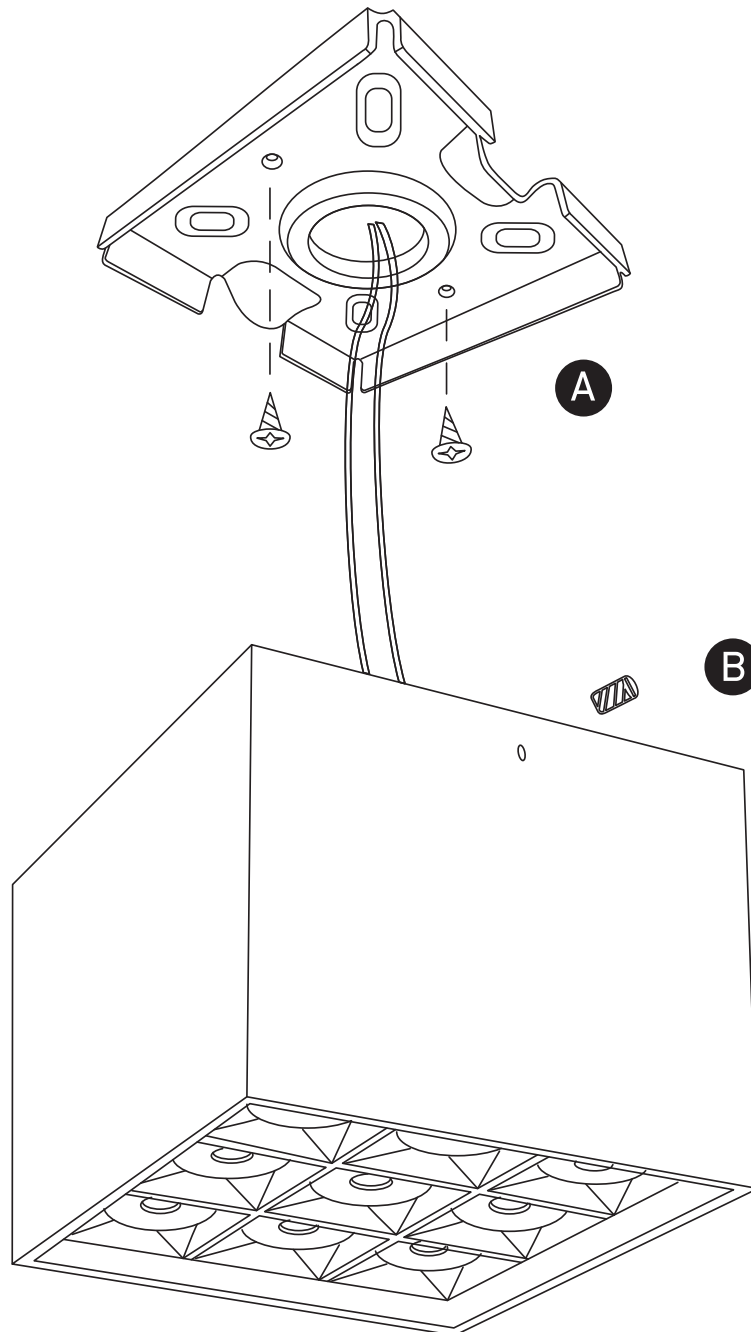

# INSTALLATION MANUAL

12906B

**ecolight**

CE

RoHS  
COMPLIANT

NOT  
DIMMABLE

230V | COB LED | 30W | IP20 | Aluminium

Complete with 700mA driver.

90  
CRI

**one**  
LIGHT