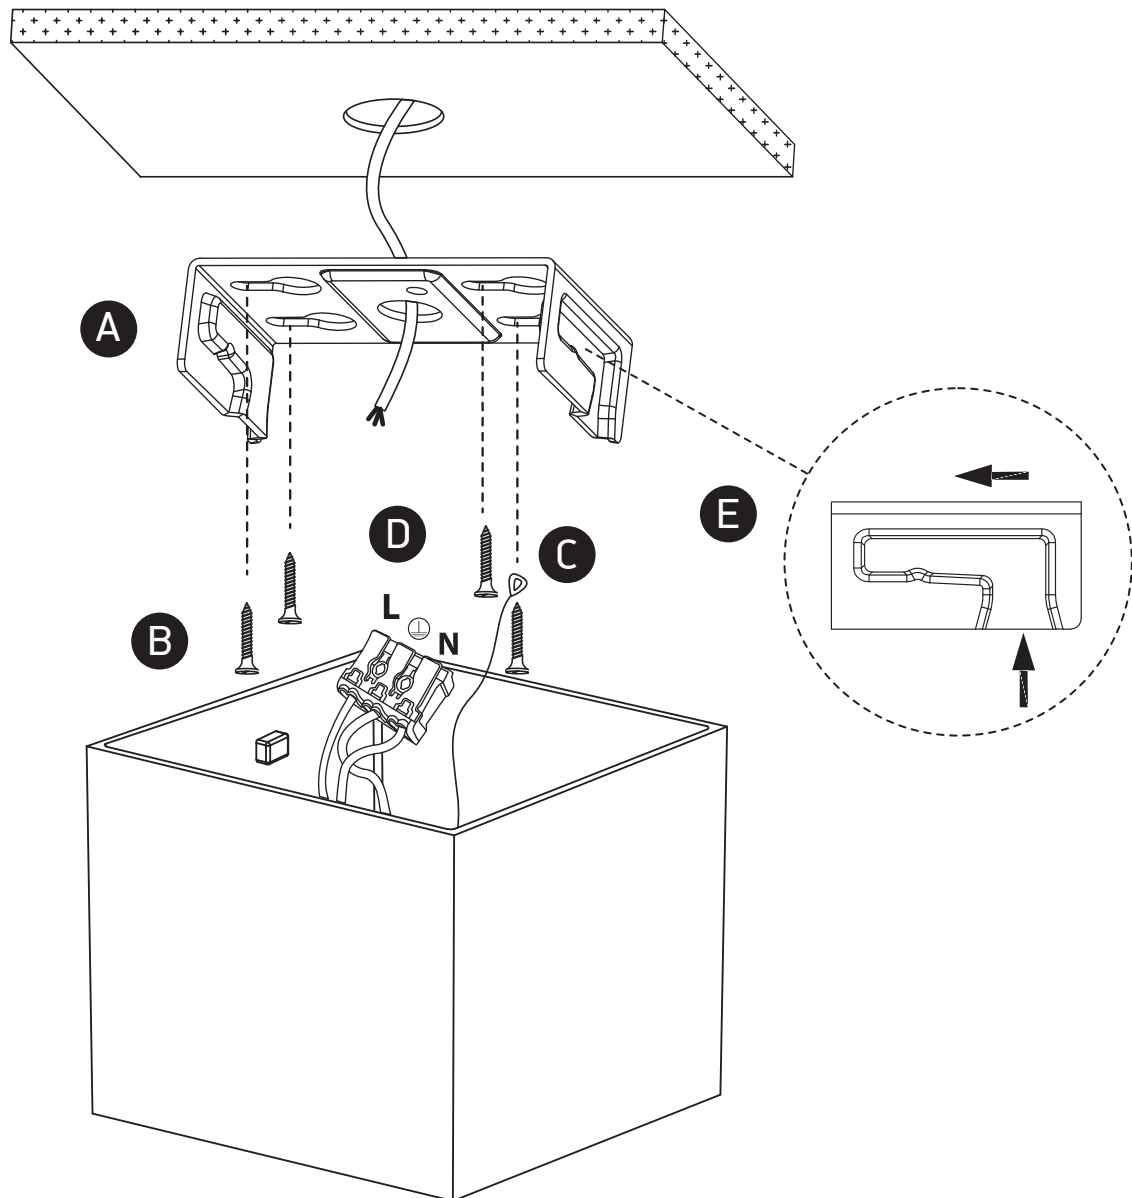

INSTALLATION MANUAL

12906C

ecolight

**DARK
LIGHT**

230V | SMD 3535 | 20W | IP20 | Aluminium

Complete with 700mA driver.

**85
CRI**
one
LIGHT

Warnings:

1. Make sure that the product is installed properly before connecting to electricity.
2. Do not cover the fitting.
3. Maintenance and installation should only be carried out by a professional electrician.