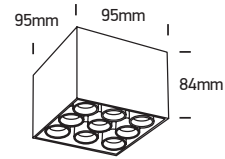

INSTALLATION MANUAL

12906C

ecolight

**DARK
LIGHT**

230V | SMD 3535 | 20W | IP20 | Aluminium

Complete with 700mA driver.

**85
CRI**
one
LIGHT

Warnings: