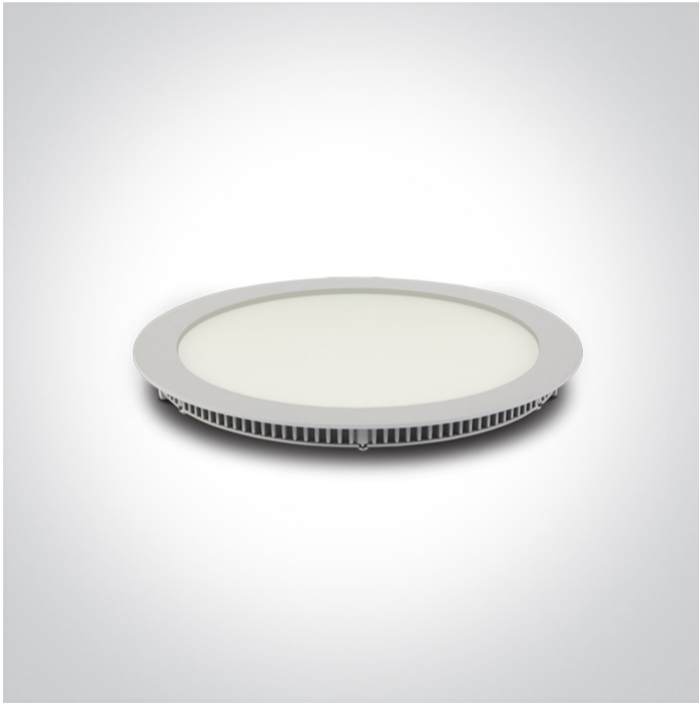

06 Downlights Fixed LED&gt;The 18-30W Round Recessed Panels Die cast

**10130FA/W/C**

30W slim downlight LED, IP40, ideal for commercial applications such as offices, galleries and showrooms.

Supplied with 700mA non-dimmable LED driver.

## Physical Specification

Item Group

06 Downlights Fixed LED

Family

The 18-30W Round Recessed Panels Die cast

Order Code

10130FA/W/C

Colour

White

Material

Die Cast

Diffuser Material

Acrylic

Shape

Circular

Height	22mm
Diameter	295mm
Cutout Hole Diameter	285mm
Recessed Ceiling	Yes
Depth Required	50mm
Indoor	Yes
Adjustable	No