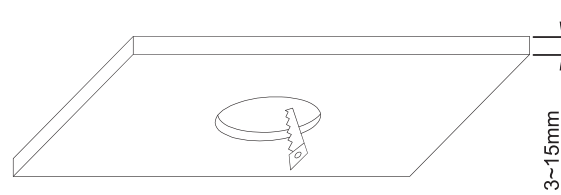

INSTALLATION MANUAL

10130K

ecodownlight

TRIAC
DIMMABLE

190mm

175mm

165mm

195mm

15cm

230V | 30W | IP53 | Die cast

Complete with dimmable LED driver

A

CUTOUT HOLE: 175mm

B

C

Warnings: