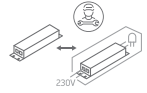

INSTALLATION MANUAL

38108N

LED
BUILT IN

80
CRI

50mm

130mm

300mm

one
LIGHT

230V | 8W | SMD 2835 | IP44 | Aluminium + acrylic

L70B50
36000 Hrs

Complete with driver 300mA.

Warnings:

1. Make sure that the product is installed properly before connecting to electricity.
2. Do not cover the fitting.
3. Maintenance and installation should only be carried out by a professional electrician.