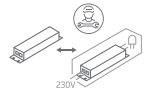

INSTALLATION MANUAL

38108N

LED
BUILT IN

80
CRI

50mm

130mm

300mm

one
LIGHT

230V | 8W | SMD 2835 | IP44 | Aluminium + acrylic

L70B50
36000 Hrs

Complete with driver 300mA.

Warnings:

1. Make sure that the product is installed properly before connecting to electricity.
2. Do not cover the fitting.
3. Maintenance and installation should only be carried out by a professional electrician.