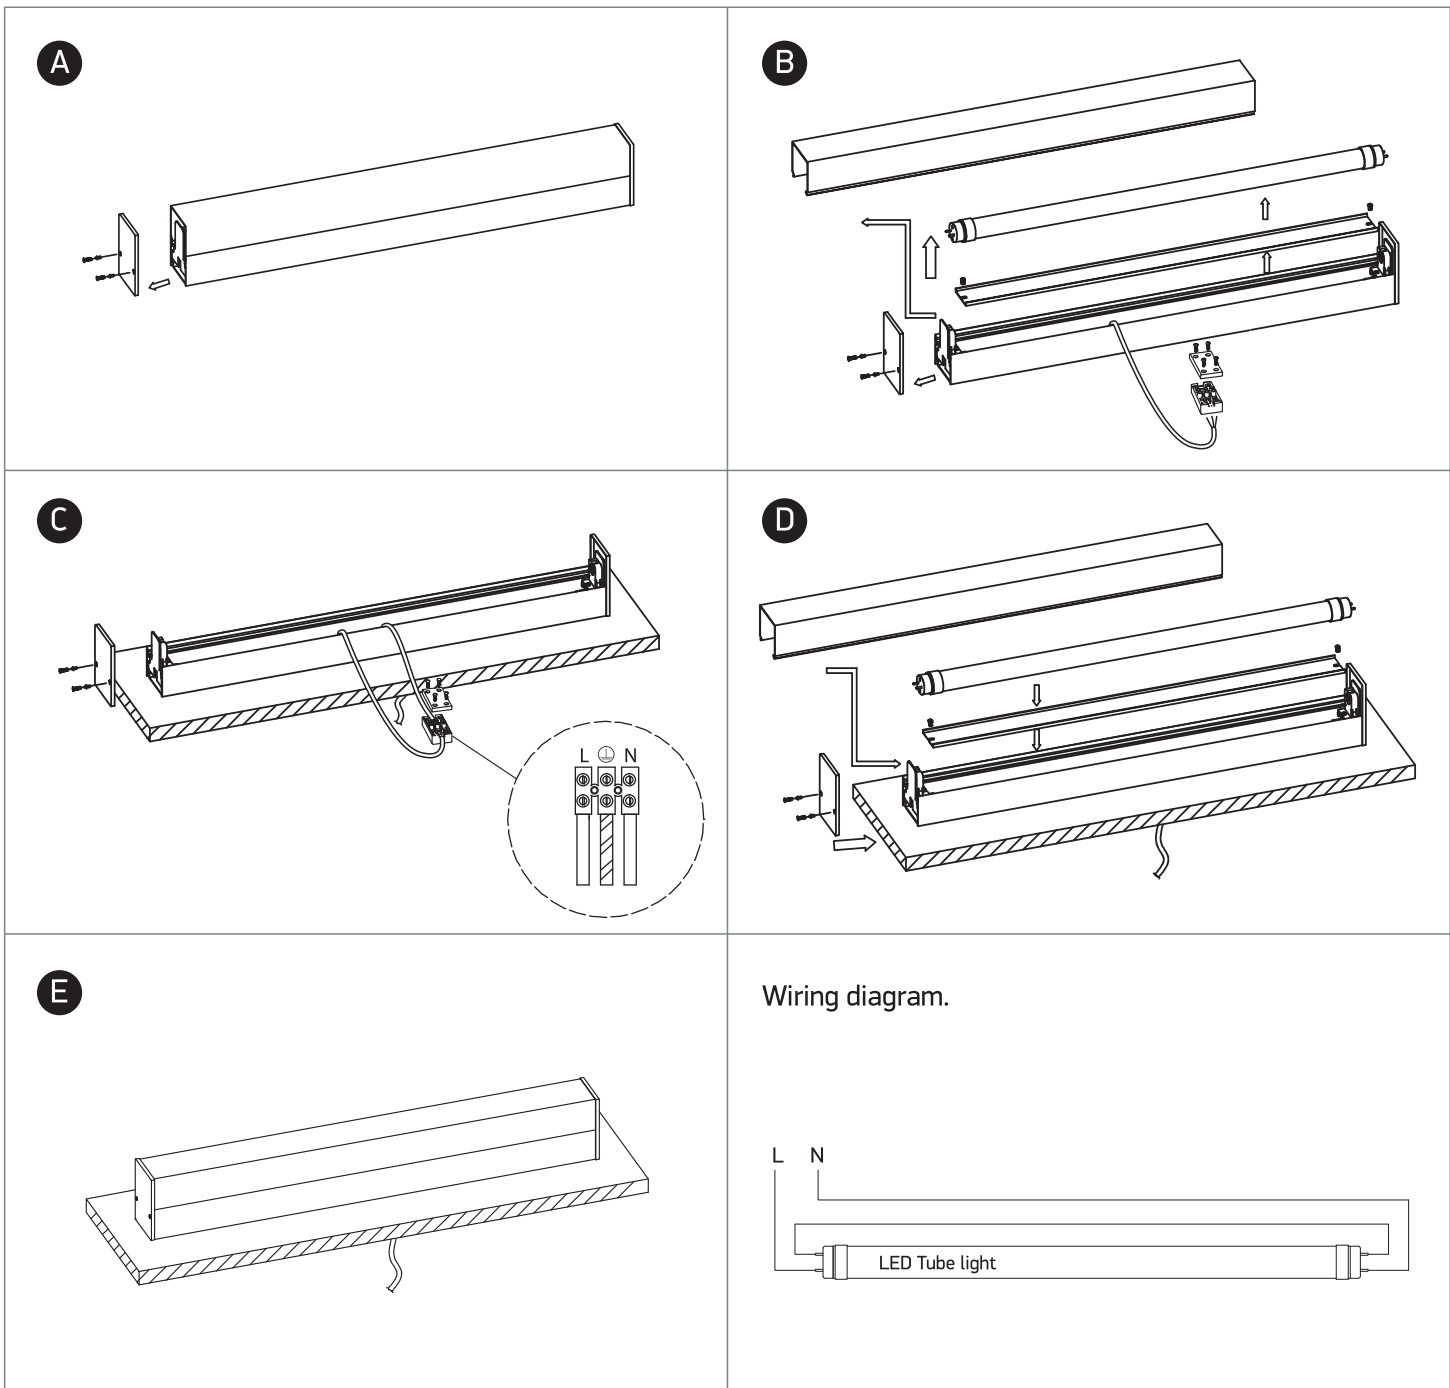

INSTALLATION MANUAL

38114EE

100-240V | T8 | IP44 | Die cast + acrylic

one
LIGHT

Warnings:

1. Make sure that the product is installed properly before connecting to electricity.
2. Do not cover the fitting.
3. Maintenance and installation should only be carried out by a professional electrician.