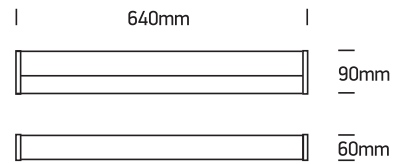

INSTALLATION MANUAL

38114EE

100-240V | T8 | IP44 | Die cast + acrylic

one
LIGHT

Warnings:

1. Make sure that the product is installed properly before connecting to electricity.
2. Do not cover the fitting.
3. Maintenance and installation should only be carried out by a professional electrician.