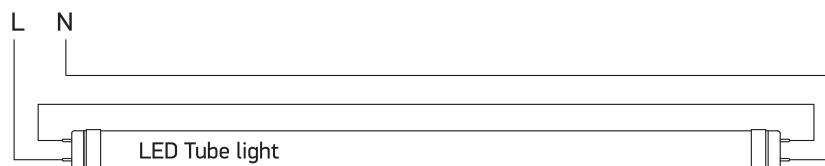

INSTALLATION MANUAL

38114GE

100-240V | T8 | IP44 | Die cast + acrylic

Wiring diagram.

Warnings:

1. Make sure that the product is installed properly before connecting to electricity.
2. Do not cover the fitting.
3. Maintenance and installation should only be carried out by a professional electrician.