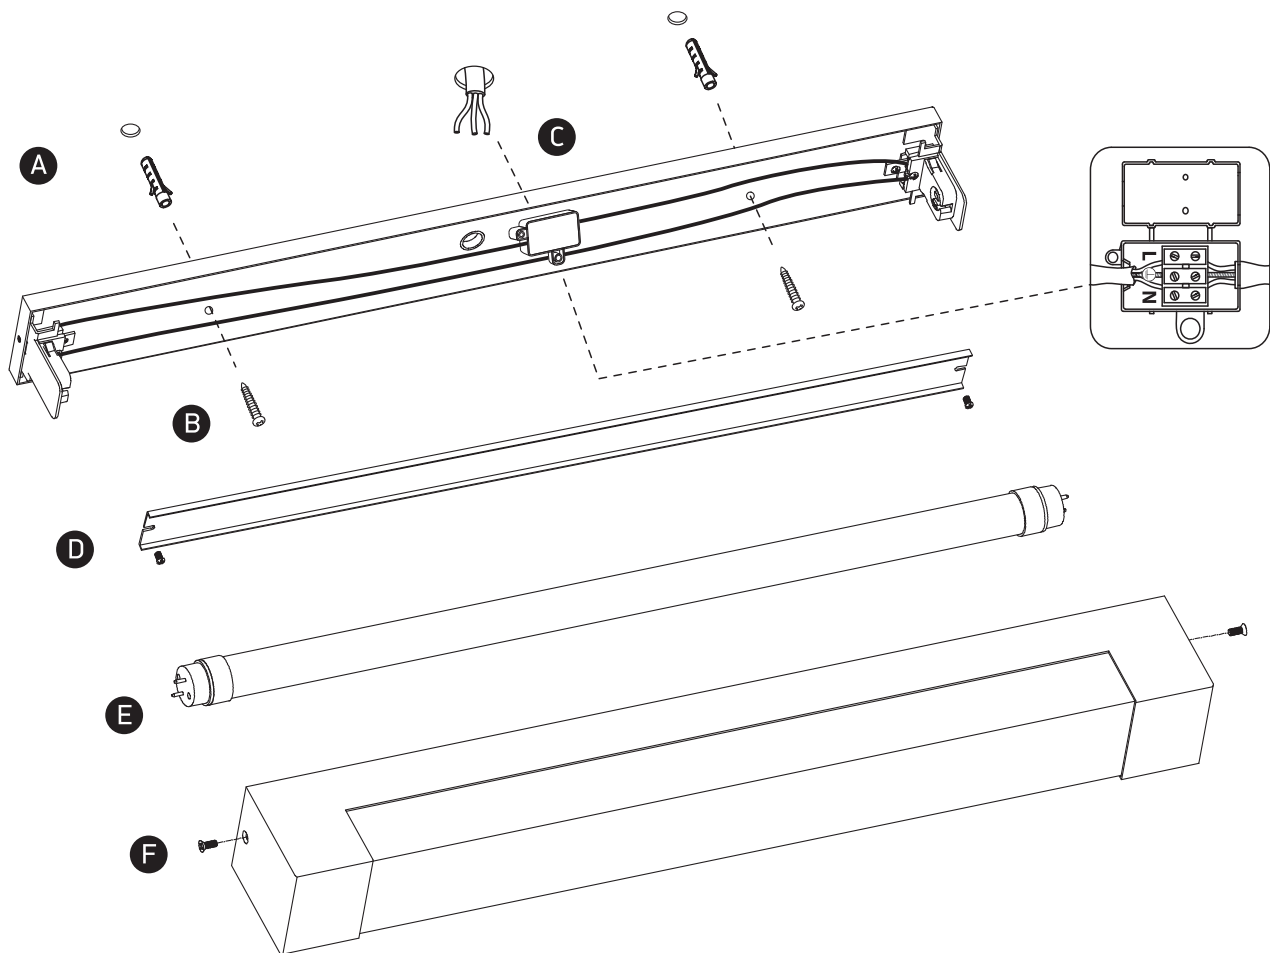

INSTALLATION MANUAL

38114GE

100-240V | T8 | IP44 | Die cast + acrylic

Wiring diagram.

Warnings:

1. Make sure that the product is installed properly before connecting to electricity.
2. Do not cover the fitting.
3. Maintenance and installation should only be carried out by a professional electrician.