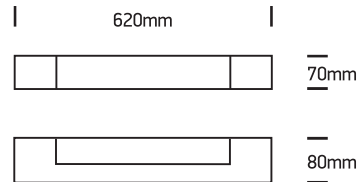

INSTALLATION MANUAL

38114GE

100-240V | T8 | IP44 | Die cast + acrylic

Wiring diagram.

Warnings:

1. Make sure that the product is installed properly before connecting to electricity.
2. Do not cover the fitting.
3. Maintenance and installation should only be carried out by a professional electrician.