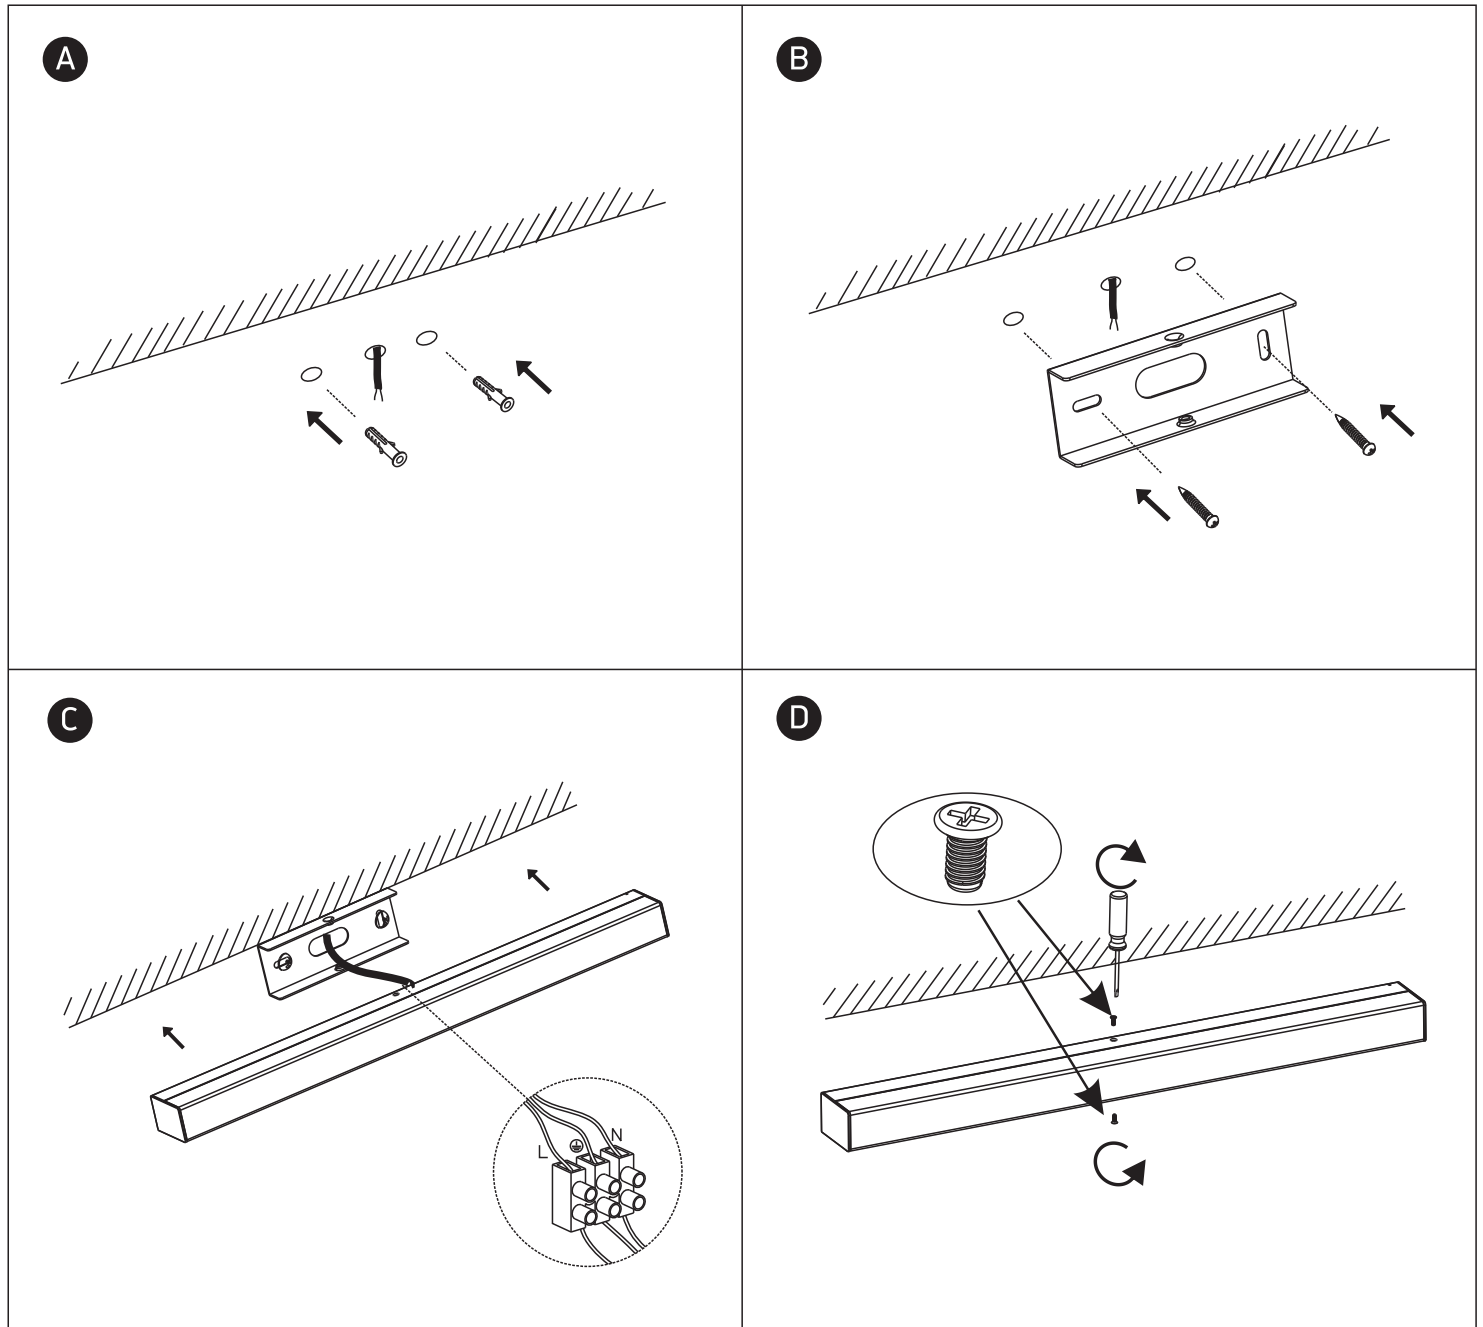

INSTALLATION MANUAL

38114M

ecolight

80
CRI

230V | SMD 2835 | 15W | IP44 | Aluminium + PC
Complete with 130mA driver.

one
LIGHT

Warnings:

1. Make sure that the product is installed properly before connecting to electricity.
2. Do not cover the fitting.
3. Maintenance and installation should only be carried out by a professional electrician.