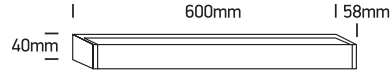

# INSTALLATION MANUAL

38114M

**ecolight**

80  
CRI

230V | SMD 2835 | 15W | IP44 | Aluminium + PC  
Complete with 130mA driver.

**one**  
LIGHT