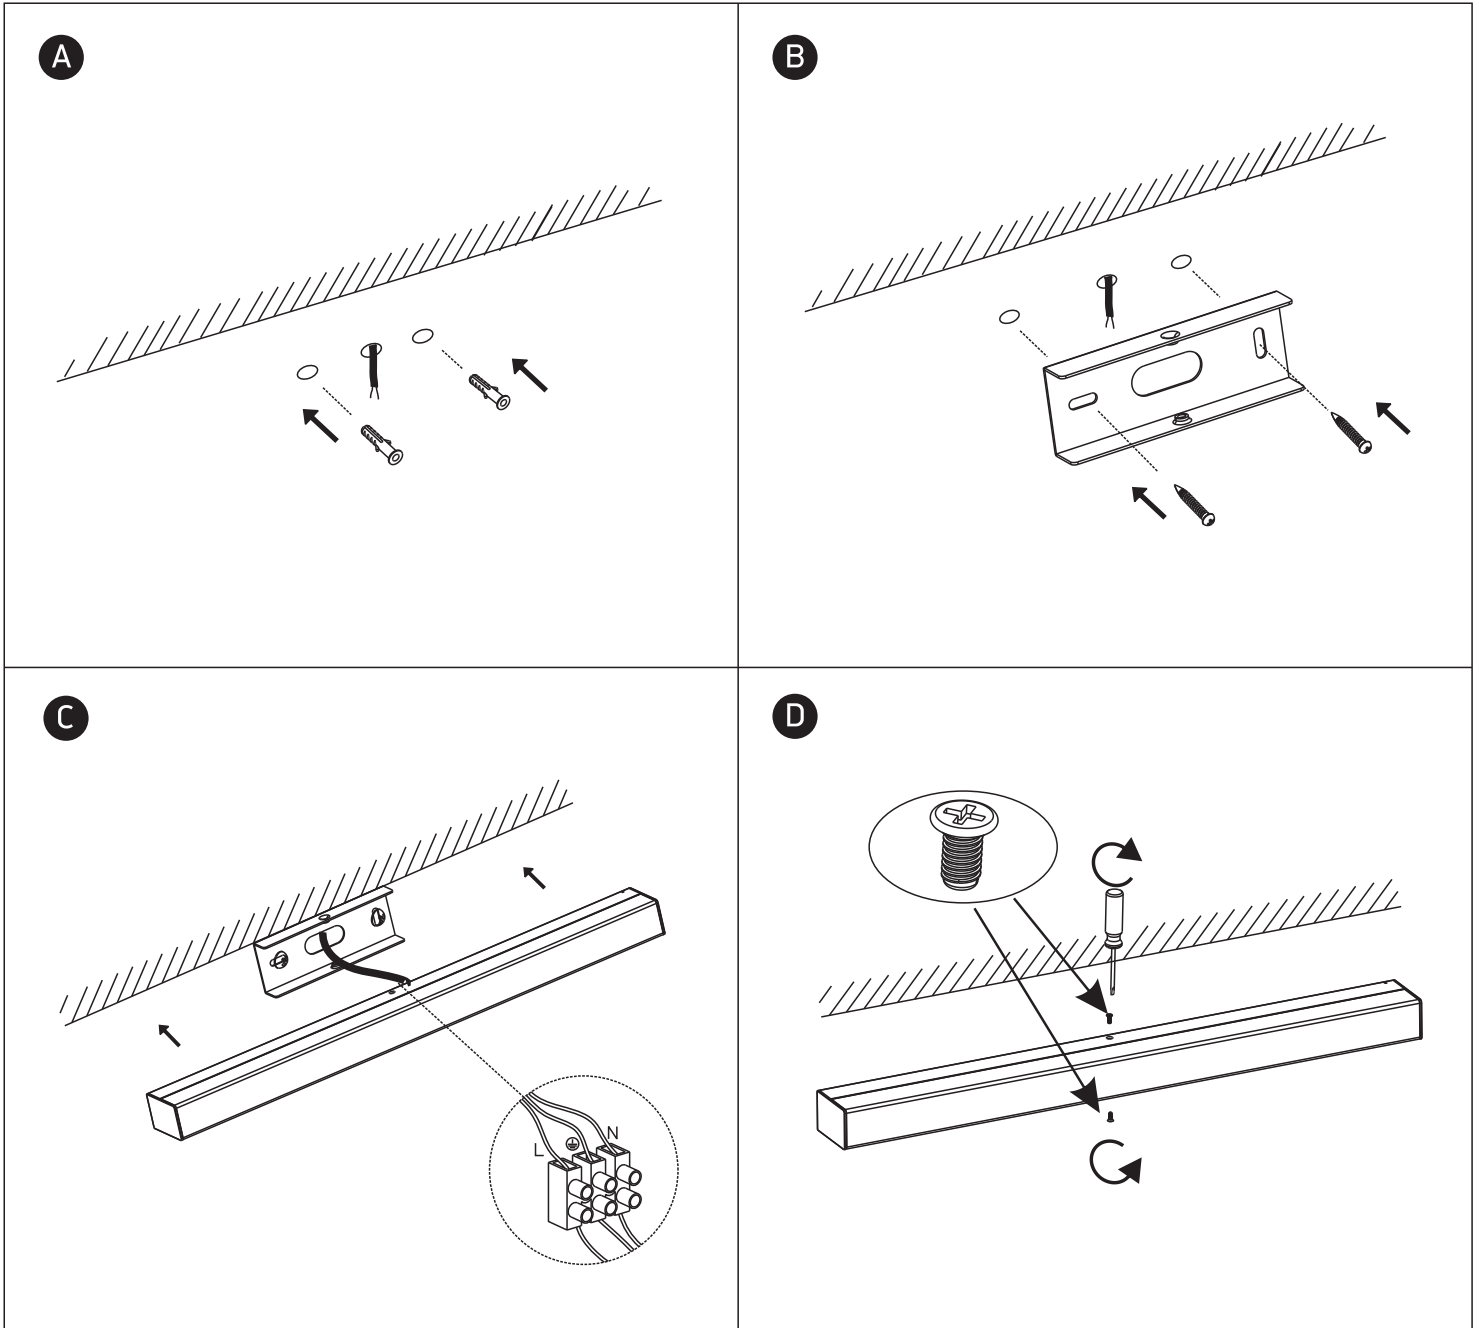

# INSTALLATION MANUAL

38114M

**ecolight**

80  
CRI

230V | SMD 2835 | 15W | IP44 | Aluminium + PC  
Complete with 130mA driver.

**one**  
LIGHT