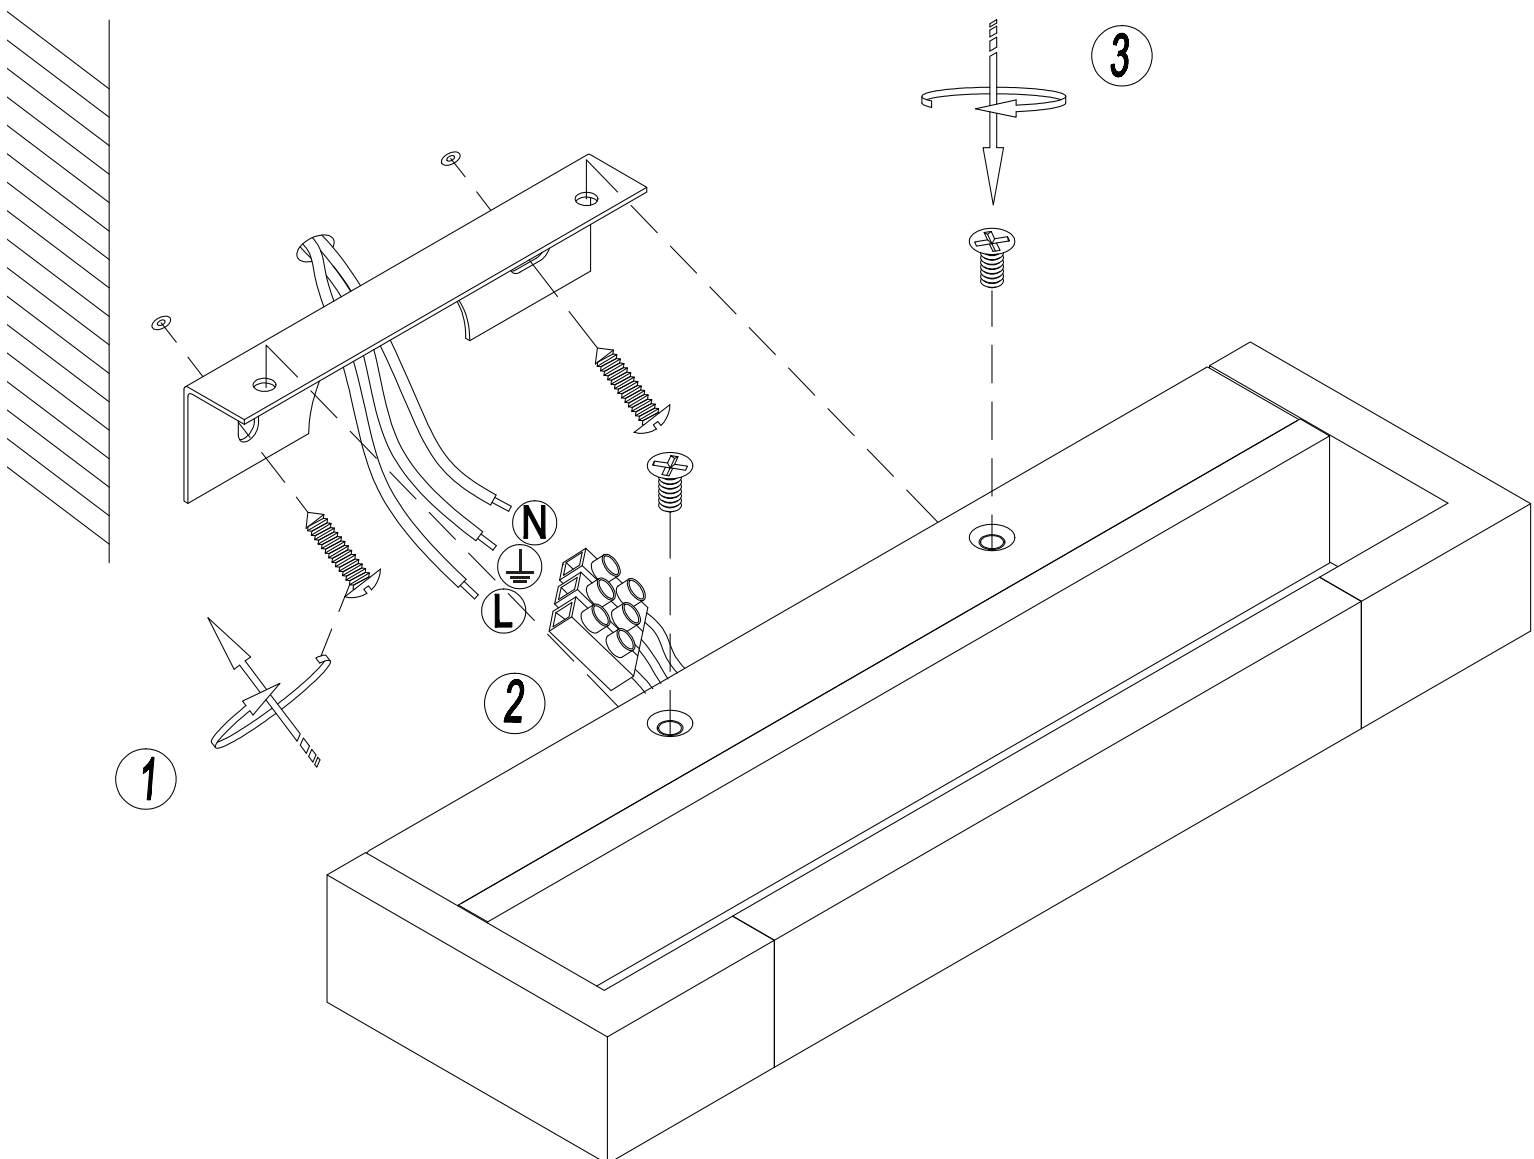

INSTALLATION MANUAL

38114R

230V | 14W | SMD 2835 | IP44 | Aluminium + acrylic

one
LIGHT

Complete with driver 600mA.

Warnings:

1. Make sure that the product is installed properly before connecting to electricity.
2. Do not cover the fitting.
3. Maintenance and installation should only be carried out by a professional electrician.