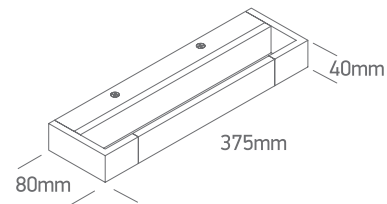

INSTALLATION MANUAL

38114R

230V | 14W | SMD 2835 | IP44 | Aluminium + acrylic

one
LIGHT

Complete with driver 600mA.

Warnings:

1. Make sure that the product is installed properly before connecting to electricity.
2. Do not cover the fitting.
3. Maintenance and installation should only be carried out by a professional electrician.