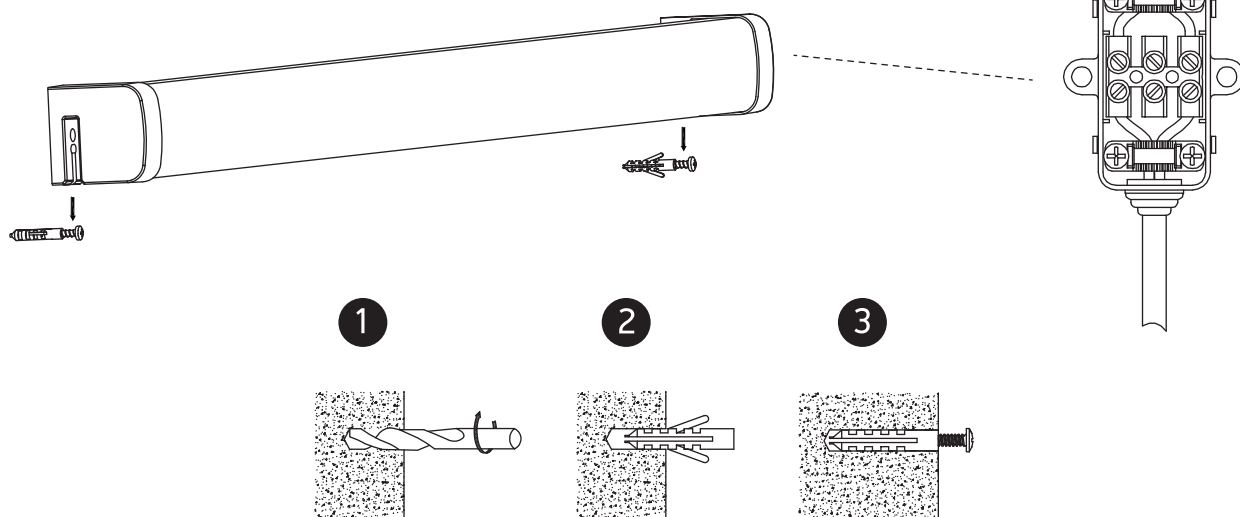

INSTALLATION MANUAL

38115D

LED
BUILT IN

80
CRI

100cm

CE EAC UK CA

RoHS
COMPLIANT

one
LIGHT

230V | SMD 2835 | 15W | Clip on mirror | IP44 | Plastic

It can be installed on wall, mirrors & cabinets.

Complete with 150mA driver.

A Mirror Clip

B Mirror Cabinet

C Wall Mounted

Warnings:

1. Make sure that the product is installed properly before connecting to electricity.
2. Do not cover the fitting.
3. Maintenance and installation should only be carried out by a professional electrician.