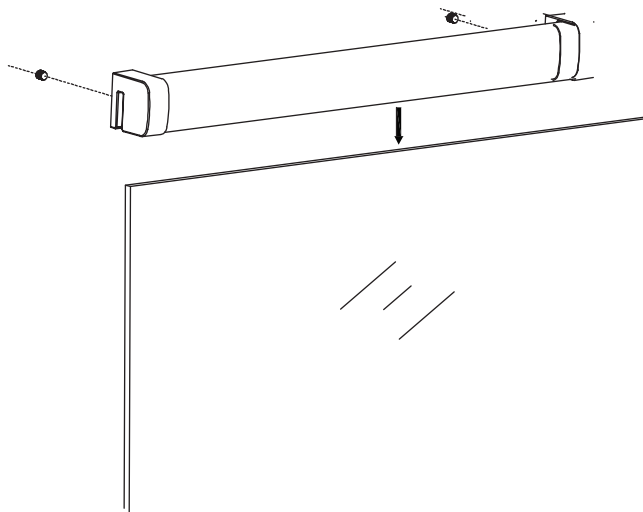

INSTALLATION MANUAL

38115D

LED
BUILT IN

80
CRI

100cm

CE EAC UK CA

RoHS
COMPLIANT

one
LIGHT

230V | SMD 2835 | 15W | Clip on mirror | IP44 | Plastic

It can be installed on wall, mirrors & cabinets.

Complete with 150mA driver.

A Mirror Clip

B Mirror Cabinet

C Wall Mounted

Warnings:

1. Make sure that the product is installed properly before connecting to electricity.
2. Do not cover the fitting.
3. Maintenance and installation should only be carried out by a professional electrician.