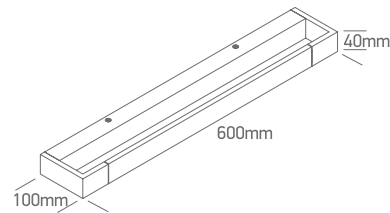

INSTALLATION MANUAL

38118C

LED BUILT IN | ADJUSTABLE | 80 CRI | CE ENEC UK ROHS

one
LIGHT

230V | 18W | SMD 2835 | IP44 | Aluminium + acrylic

L70B50
36000 Hrs

Complete with driver 600mA.

Warnings: