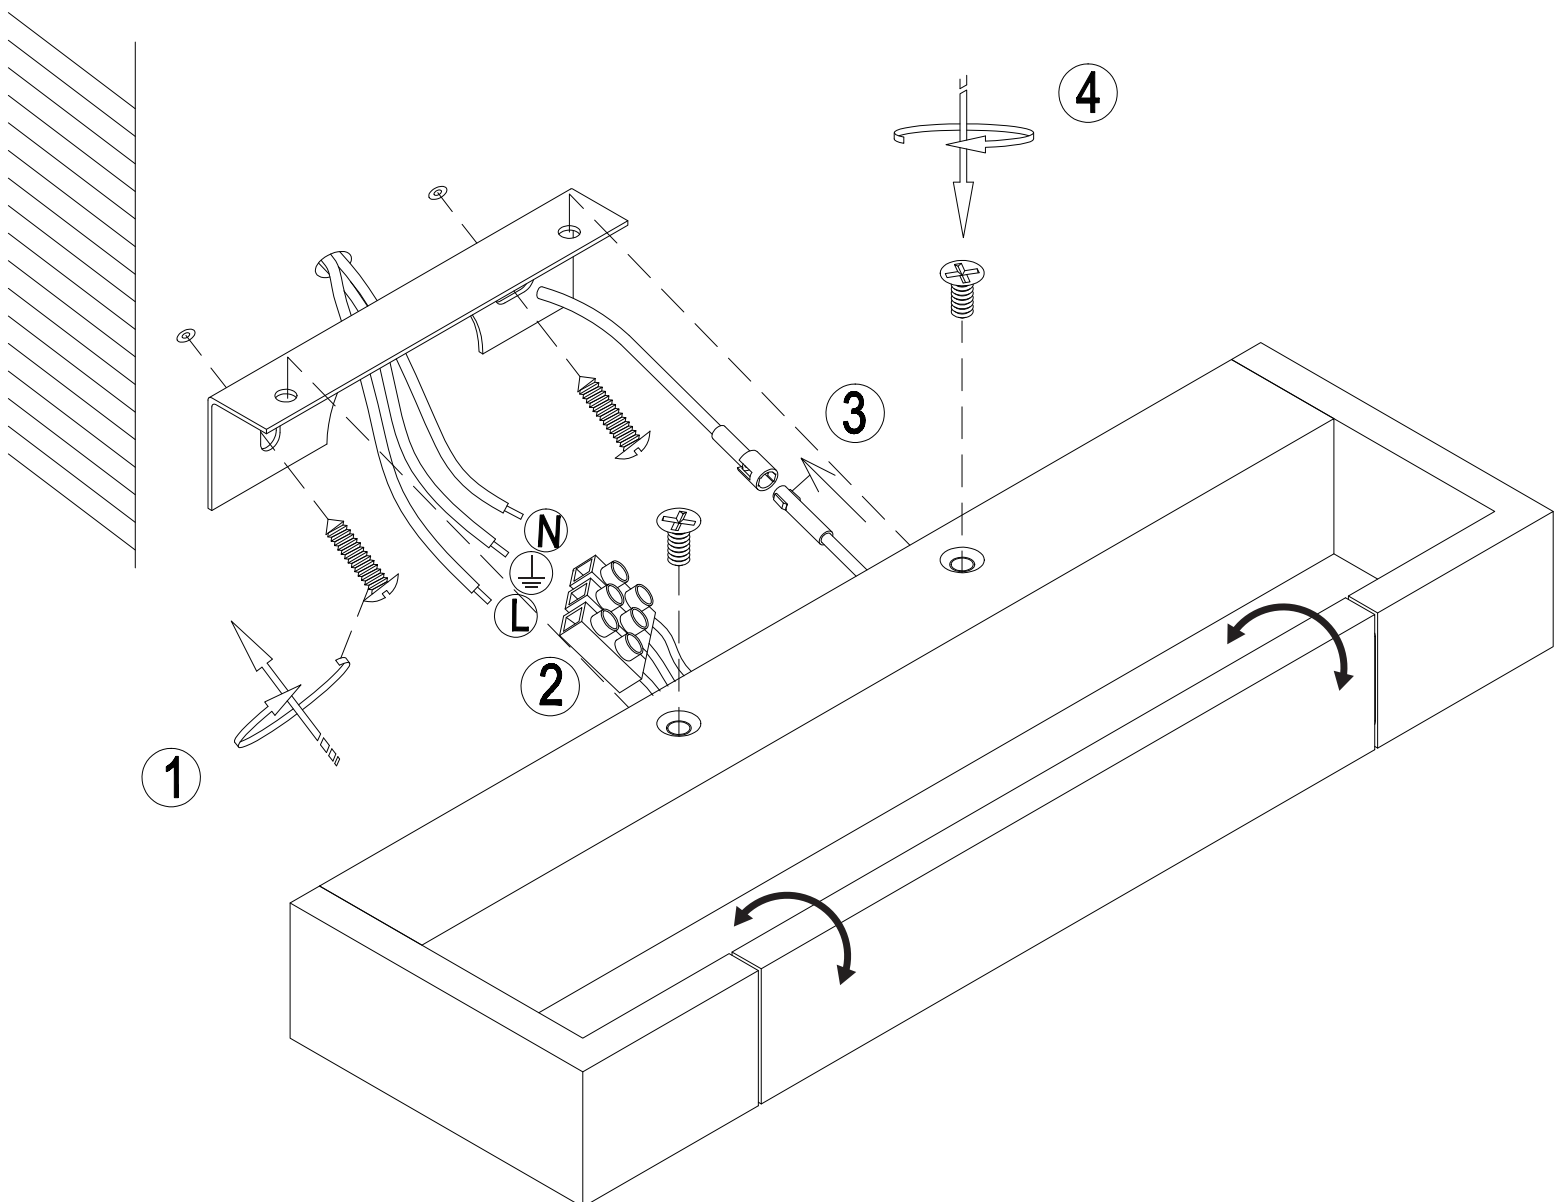

INSTALLATION MANUAL

38118C

LED BUILT IN | ADJUSTABLE | 80 CRI | CE ENEC UK ROHS

one
LIGHT

230V | 18W | SMD 2835 | IP44 | Aluminium + acrylic

L70B50
36000 Hrs

Complete with driver 600mA.

Warnings: